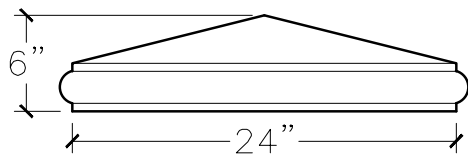

JOB:	MOLD: 12"x24" CC-4
BAY#: 163-B	STONE COLOR:
DATE:	SCALE: 1"=12" NEED:

TOP VIEW

FRONT VIEW

SECTION VIEW