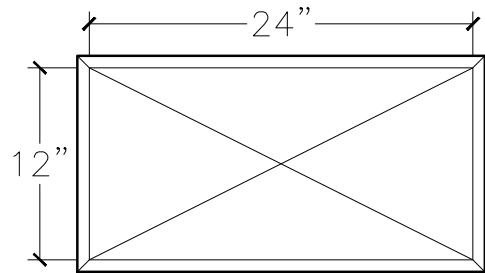

JOB:	MOLD: 12"x24" CC-4
BAY#: 163-B	STONE COLOR:
DATE:	SCALE: 1"=12" NEED:

TOP VIEW

FRONT VIEW

SECTION VIEW