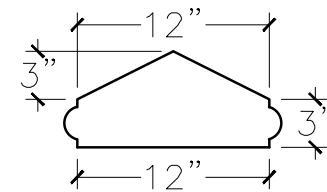

JOB:	MOLD: 12"x24" CC-4
BAY#: 163-B	STONE COLOR:
DATE:	SCALE: 1"=12" NEED:

TOP VIEW

FRONT VIEW

SECTION VIEW