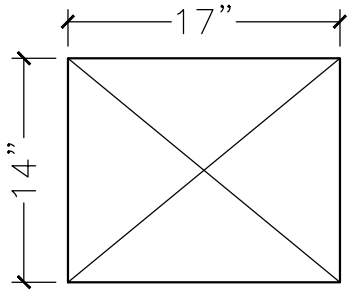

|            |                          |
|------------|--------------------------|
| JOB:       | MOLD: 14"x17" CC-1       |
| BAY#: 94-A | STONE COLOR:             |
| DATE:      | SCALE: 1"=12"      NEED: |

TOP VIEW

FRONT VIEW

SECTION VIEW