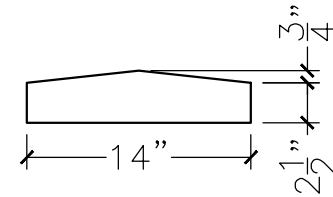

|            |                          |
|------------|--------------------------|
| JOB:       | MOLD: 14"x17" CC-1       |
| BAY#: 94-A | STONE COLOR:             |
| DATE:      | SCALE: 1"=12"      NEED: |

TOP VIEW

FRONT VIEW

SECTION VIEW