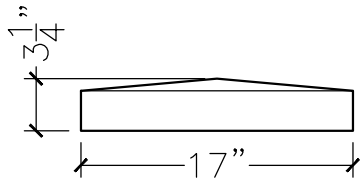

|            |                          |
|------------|--------------------------|
| JOB:       | MOLD: 14"x17" CC-1       |
| BAY#: 94-A | STONE COLOR:             |
| DATE:      | SCALE: 1"=12"      NEED: |

TOP VIEW

FRONT VIEW

SECTION VIEW