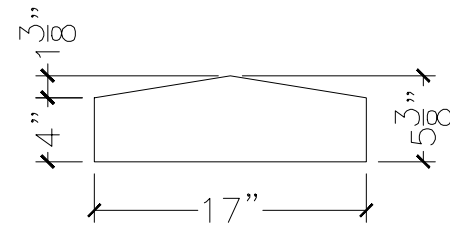

JOB:	MOLD: 17"X21" CC-1
BAY#: 336-A	STONE COLOR:
DATE:	SCALE: 1"=12" NEED:

TOP VIEW

FRONT VIEW

SECTION VIEW