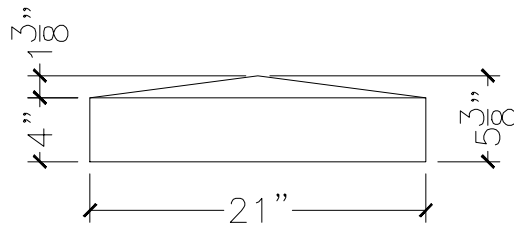

JOB:	MOLD: 17"X21" CC-1
BAY#: 336-A	STONE COLOR:
DATE:	SCALE: 1"=12" NEED:

TOP VIEW

FRONT VIEW

SECTION VIEW