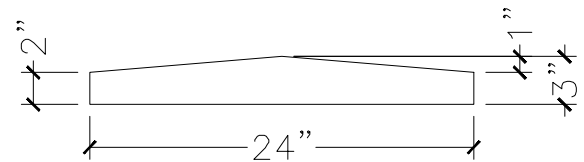

CUSTOMER:	
JOB:	MOLD: CC-1 24"X24" 1"RISE
BAY#: 280-A	STONE COLOR:
DATE:	SCALE: 1"=12" NEED:

TOP VIEW

FRONT VIEW

SECTION VIEW