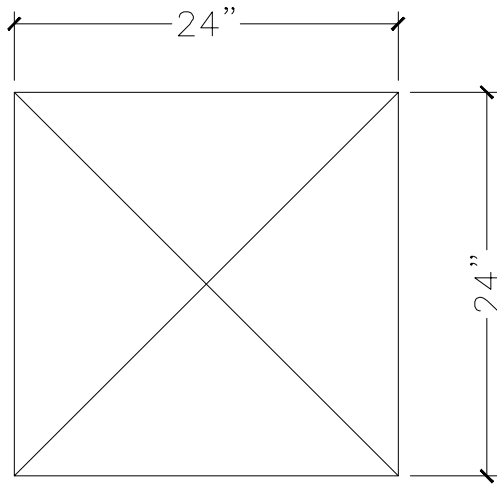

CUSTOMER:	
JOB:	MOLD: CC-1 24"X24" 1"RISE
BAY#: 280-A	STONE COLOR:
DATE:	SCALE: 1"=12" NEED:

TOP VIEW

FRONT VIEW

SECTION VIEW