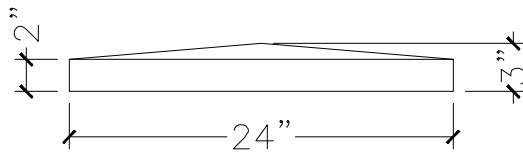

CUSTOMER:	
JOB:	MOLD: CC-1 24"X24" 1"RISE
BAY#: 280-A	STONE COLOR:
DATE:	SCALE: 1"=12" NEED:

TOP VIEW

FRONT VIEW

SECTION VIEW