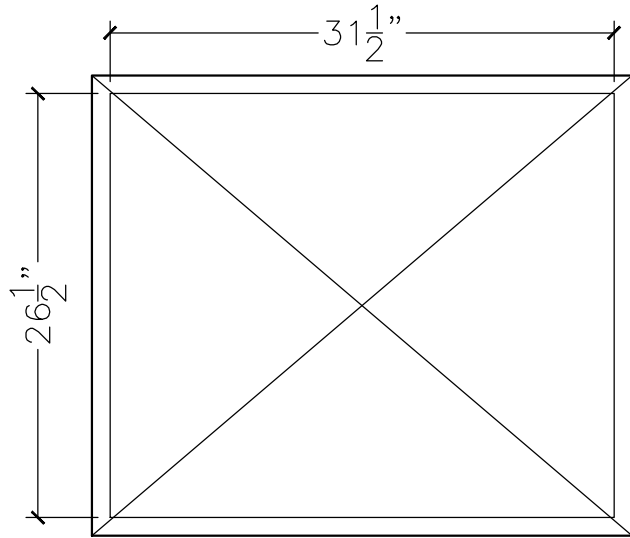

JOB:	MOLD: 24"x29" CC-8
BAY#: 273	STONE COLOR:
DATE:	SCALE: 1"=12" NEED:

TOP VIEW

FRONT VIEW

SECTION VIEW