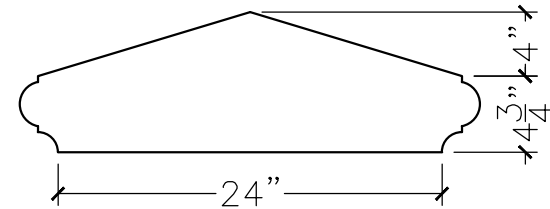

JOB:	MOLD: 24"x29" CC-8
BAY#: 273	STONE COLOR:
DATE:	SCALE: 1"=12" NEED:

TOP VIEW

FRONT VIEW

SECTION VIEW