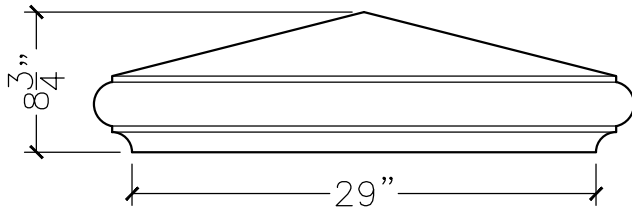

JOB:	MOLD: 24"x29" CC-8
BAY#: 273	STONE COLOR:
DATE:	SCALE: 1"=12" NEED:

TOP VIEW

FRONT VIEW

SECTION VIEW