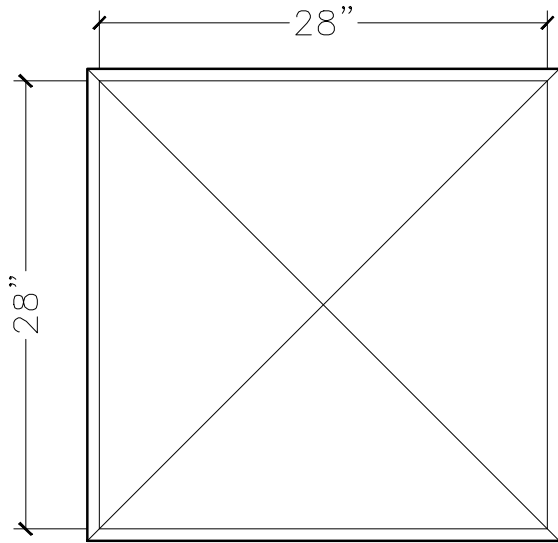

JOB:	MOLD: 28"x28" CC-4
BAY#: 156-A	STONE COLOR:
DATE:	SCALE: 1"=12" NEED:

TOP VIEW

FRONT VIEW

SECTION VIEW