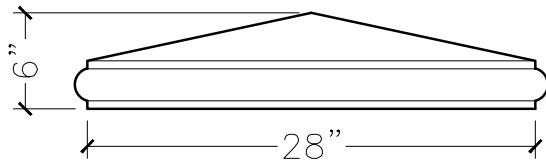

JOB:	MOLD: 28"x28" CC-4
BAY#: 156-A	STONE COLOR:
DATE:	SCALE: 1"=12" NEED:

TOP VIEW

FRONT VIEW

SECTION VIEW