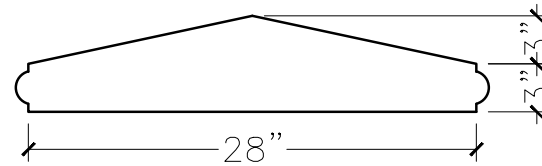

JOB:	MOLD: 28"x28" CC-4
BAY#: 156-A	STONE COLOR:
DATE:	SCALE: 1"=12" NEED:

TOP VIEW

FRONT VIEW

SECTION VIEW