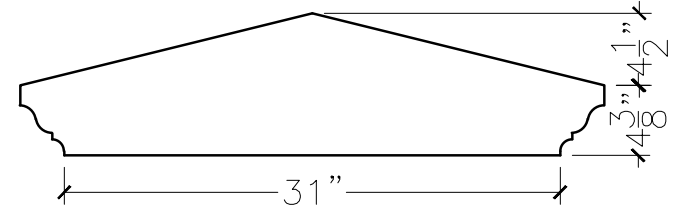

JOB:	MOLD: 31"x31" CC-7
BAY#: 314-B	STONE COLOR:
DATE:	SCALE: 1"=12" NEED:

TOP VIEW

FRONT VIEW

SECTION VIEW