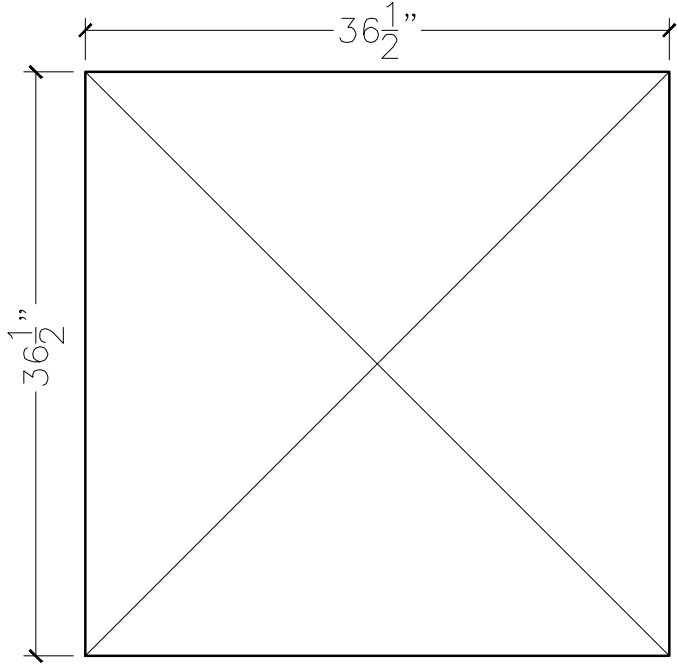

JOB:	MOLD: 31"x31" CC-7
BAY#: 314-B	STONE COLOR:
DATE:	SCALE: 1"=12" NEED:

TOP VIEW

FRONT VIEW

SECTION VIEW