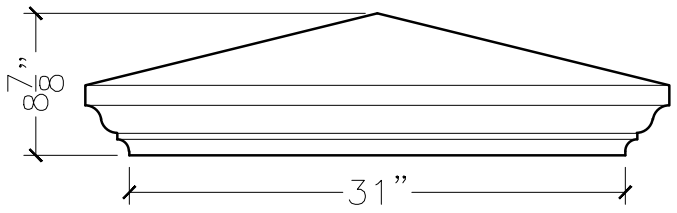

JOB:	MOLD: 31"x31" CC-7
BAY#: 314-B	STONE COLOR:
DATE:	SCALE: 1"=12" NEED:

TOP VIEW

FRONT VIEW

SECTION VIEW