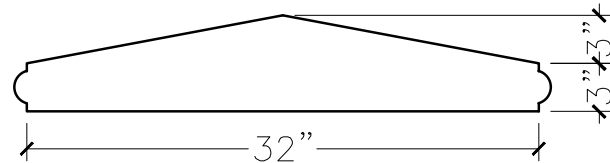

JOB:	MOLD: 32"X32" CC-4
BAY#: 316-A	STONE COLOR:
DATE:	SCALE: 1"=12" NEED:

TOP VIEW

FRONT VIEW

SECTION VIEW