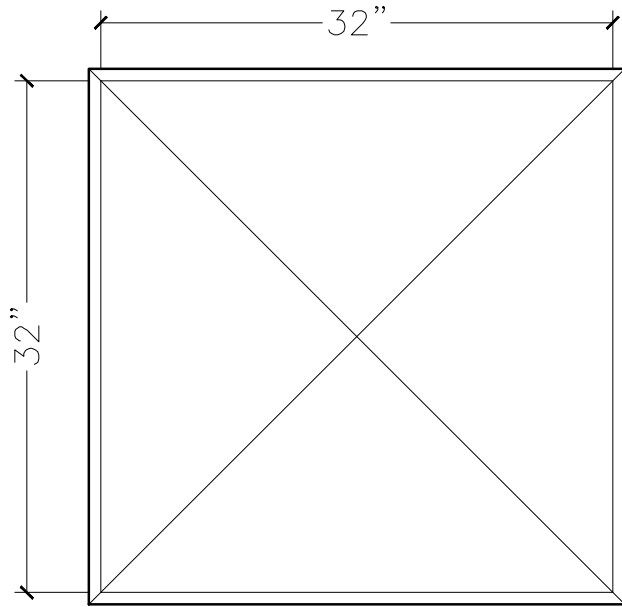

JOB:	MOLD: 32"X32" CC-4
BAY#: 316-A	STONE COLOR:
DATE:	SCALE: 1"=12" NEED:

TOP VIEW

FRONT VIEW

SECTION VIEW