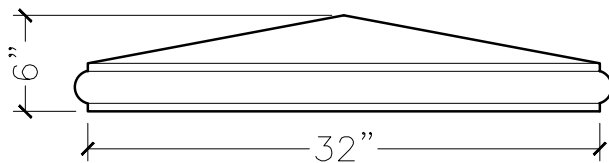

JOB:	MOLD: 32"X32" CC-4
BAY#: 316-A	STONE COLOR:
DATE:	SCALE: 1"=12" NEED:

TOP VIEW

FRONT VIEW

SECTION VIEW