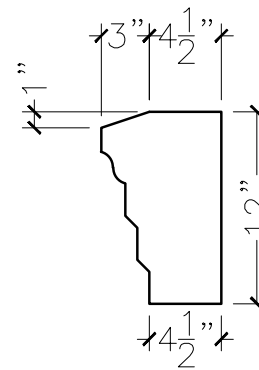

JOB:	MOLD: BC-114 45°OFFSET DBL.RETURN
BAY#: 54-B	STONE COLOR:
DATE:	SCALE: 1"=12"      NEED:

TOP VIEW

FRONT VIEW

SECTION VIEW