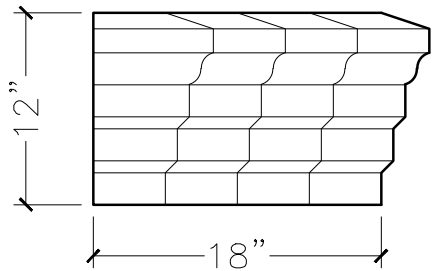

JOB:	MOLD: BC-114 45°OFFSET DBL.RETURN
BAY#: 54-B	STONE COLOR:
DATE:	SCALE: 1"=12"      NEED:

TOP VIEW

FRONT VIEW

SECTION VIEW