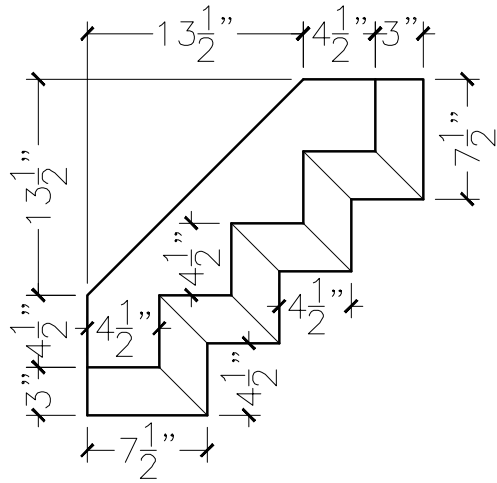

JOB:	MOLD: BC-114 45°OFFSET DBL.RETURN
BAY#: 54-B	STONE COLOR:
DATE:	SCALE: 1"=12"      NEED:

TOP VIEW

FRONT VIEW

SECTION VIEW