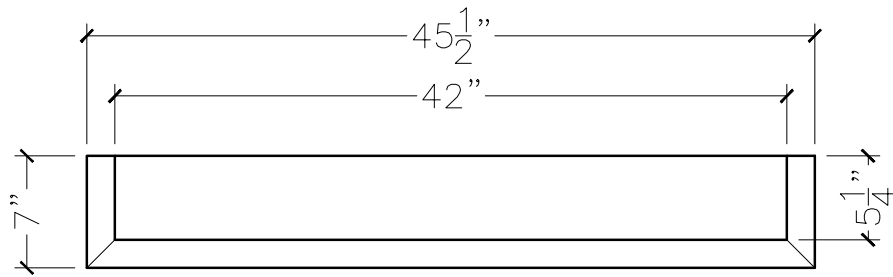

CUSTOMER:	
JOB:	MOLD: BC-116 40"DBL.RETURN
BAY#: 54-B	STONE COLOR:
DATE:	SCALE: 1"=12"      NEED:

TOP VIEW

FRONT VIEW

SECTION VIEW