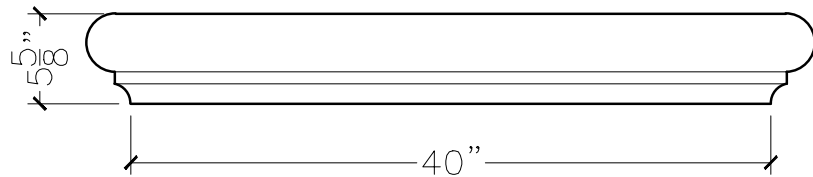

CUSTOMER:	
JOB:	MOLD: BC-116 40"DBL.RETURN
BAY#: 54-B	STONE COLOR:
DATE:	SCALE: 1"=12"      NEED:

TOP VIEW

FRONT VIEW

SECTION VIEW