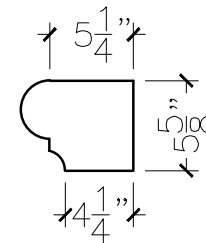

CUSTOMER:	
JOB:	MOLD: BC-116 40"DBL.RETURN
BAY#: 54-B	STONE COLOR:
DATE:	SCALE: 1"=12"      NEED:

TOP VIEW

FRONT VIEW

SECTION VIEW