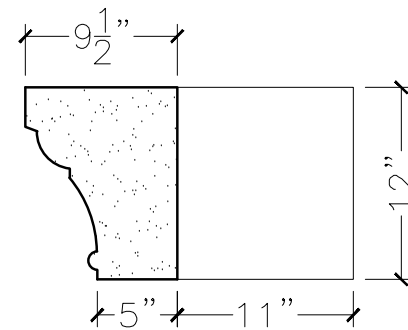

CUSTOMER:	
JOB:	MOLD: BC-120 16"x16" 90° TURN
BAY#: 179-B	STONE COLOR:
DATE:	SCALE: 1"=12" NEED:

TOP VIEW

FRONT VIEW

SECTION VIEW