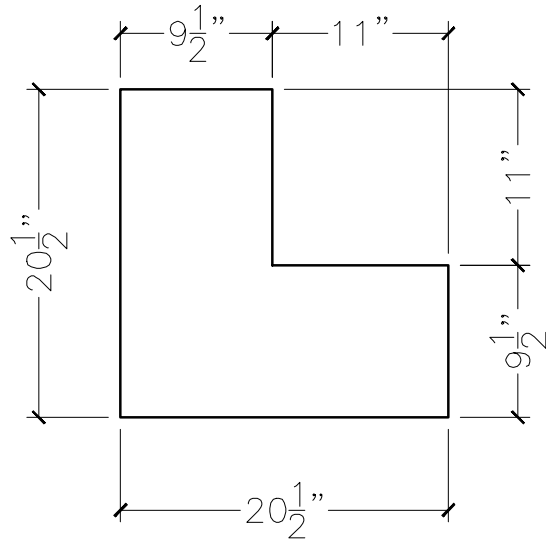

CUSTOMER:	
JOB:	MOLD: BC-120 16"x16" 90° TURN
BAY#: 179-B	STONE COLOR:
DATE:	SCALE: 1"=12" NEED:

TOP VIEW

FRONT VIEW

SECTION VIEW