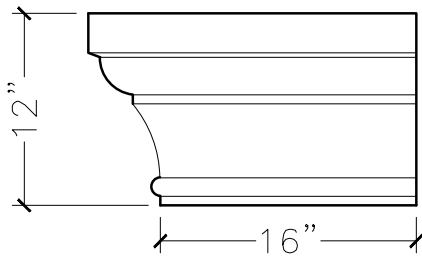

CUSTOMER:	
JOB:	MOLD: BC-120 16"x16" 90° TURN
BAY#: 179-B	STONE COLOR:
DATE:	SCALE: 1"=12" NEED:

TOP VIEW

FRONT VIEW

SECTION VIEW