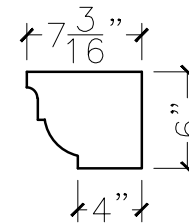

CUSTOMER:	
JOB:	MOLD: BC-123 36"DBL.RETURN
BAY#: 334-B	STONE COLOR:
DATE:	SCALE: 1"=12"      NEED:

TOP VIEW

FRONT VIEW

SECTION VIEW