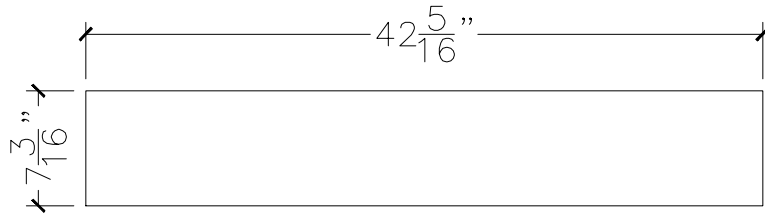

CUSTOMER:	
JOB:	MOLD: BC-123 36"DBL.RETURN
BAY#: 334-B	STONE COLOR:
DATE:	SCALE: 1"=12"      NEED:

TOP VIEW

FRONT VIEW

SECTION VIEW