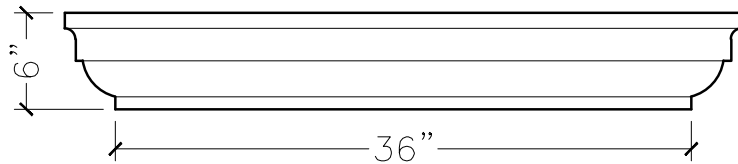

CUSTOMER:	
JOB:	MOLD: BC-123 36"DBL.RETURN
BAY#: 334-B	STONE COLOR:
DATE:	SCALE: 1"=12"      NEED:

TOP VIEW

FRONT VIEW

SECTION VIEW