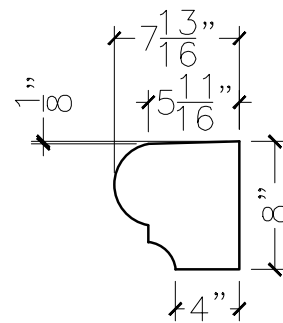

JOB:	MOLD: BC-124 40"DBL.RETURN
BAY#: 334-B	STONE COLOR:
DATE:	SCALE: 1"=12" NEED:

TOP VIEW

FRONT VIEW

SECTION VIEW