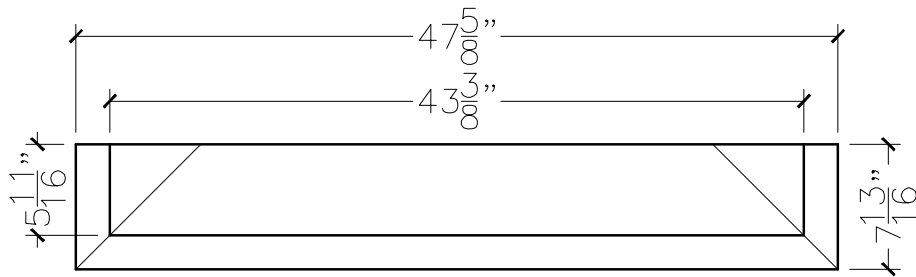

JOB:	MOLD: BC-124 40"DBL.RETURN
BAY#: 334-B	STONE COLOR:
DATE:	SCALE: 1"=12" NEED:

TOP VIEW

FRONT VIEW

SECTION VIEW