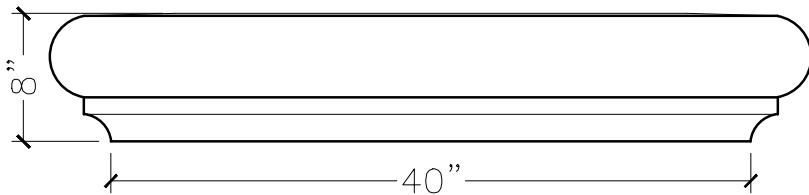

JOB:	MOLD: BC-124 40"DBL.RETURN
BAY#: 334-B	STONE COLOR:
DATE:	SCALE: 1"=12" NEED:

TOP VIEW

FRONT VIEW

SECTION VIEW