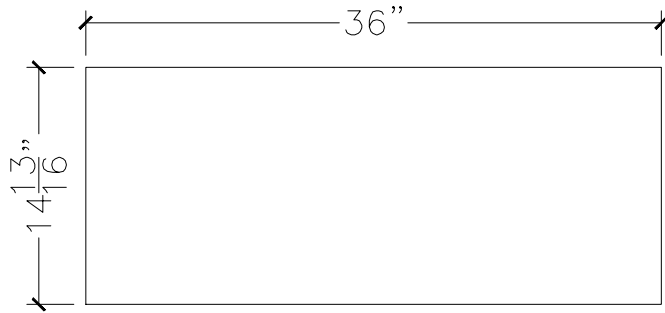

JOB:	MOLD: BC-128 36"ST
BAY#: 179-B	STONE COLOR:
DATE:	SCALE: 1"=12" NEED:

TOP VIEW

FRONT VIEW

SECTION VIEW