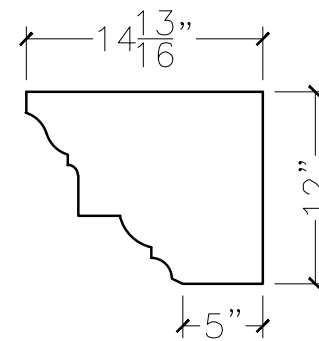

JOB:	MOLD: BC-128 36"ST
BAY#: 179-B	STONE COLOR:
DATE:	SCALE: 1"=12" NEED:

TOP VIEW

FRONT VIEW

SECTION VIEW