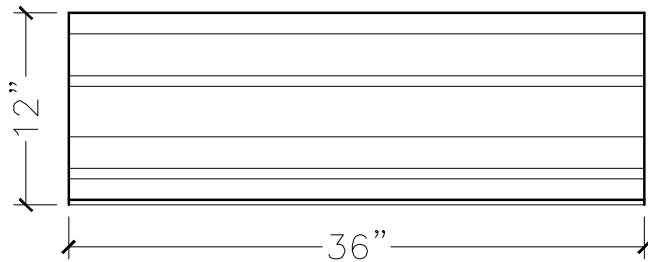

JOB:	MOLD: BC-128 36"ST
BAY#: 179-B	STONE COLOR:
DATE:	SCALE: 1"=12" NEED:

TOP VIEW

FRONT VIEW

SECTION VIEW