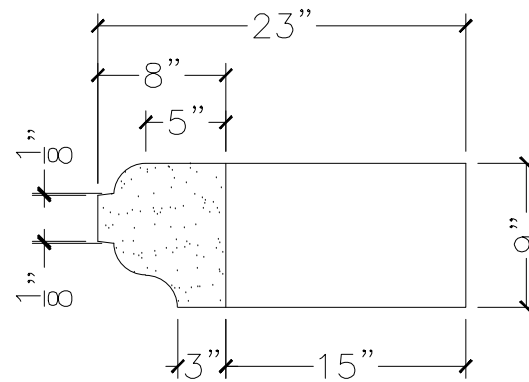

CUSTOMER:	
JOB:	MOLD: BC-156 18"X18" 90DEG.
BAY#: 298-B	STONE COLOR:
DATE:	SCALE: 1"=12" NEED:

TOP VIEW

FRONT VIEW

SECTION VIEW