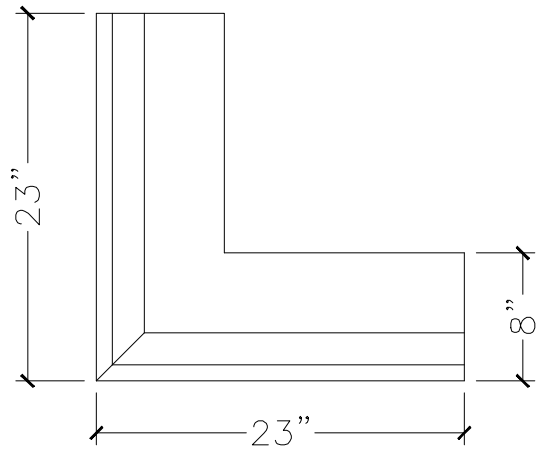

CUSTOMER:	
JOB:	MOLD: BC-156 18"X18" 90DEG.
BAY#: 298-B	STONE COLOR:
DATE:	SCALE: 1"=12" NEED:

TOP VIEW

FRONT VIEW

SECTION VIEW