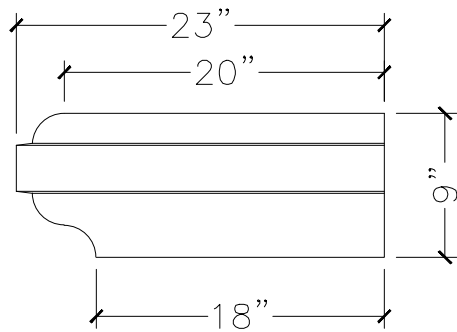

CUSTOMER:	
JOB:	MOLD: BC-156 18"X18" 90DEG.
BAY#: 298-B	STONE COLOR:
DATE:	SCALE: 1"=12" NEED:

TOP VIEW

FRONT VIEW

SECTION VIEW