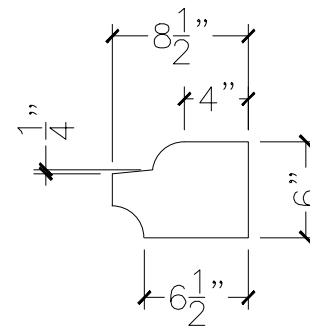

CUSTOMER:	
JOB:	MOLD: BC-157 36"ST.
BAY#: 298-A	STONE COLOR:
DATE:	SCALE: 1"=12" NEED:

TOP VIEW

FRONT VIEW

SECTION VIEW