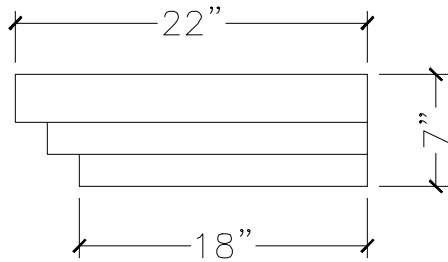

CUSTOMER:	
JOB:	MOLD: BC-158 18"X18" 90DEG.
BAY#: 292-B	STONE COLOR:
DATE:	SCALE: 1"=12" NEED:

TOP VIEW

FRONT VIEW

SECTION VIEW