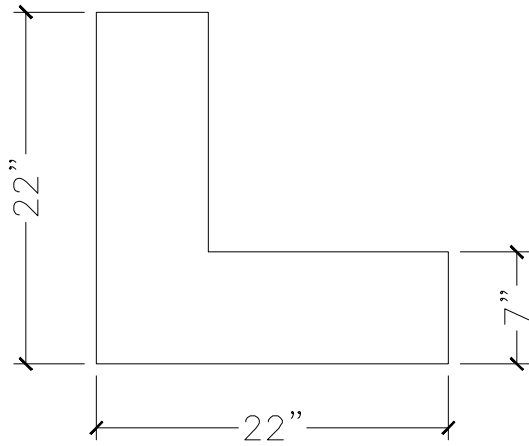

CUSTOMER:	
JOB:	MOLD: BC-158 18"X18" 90DEG.
BAY#: 292-B	STONE COLOR:
DATE:	SCALE: 1"=12" NEED:

TOP VIEW

FRONT VIEW

SECTION VIEW