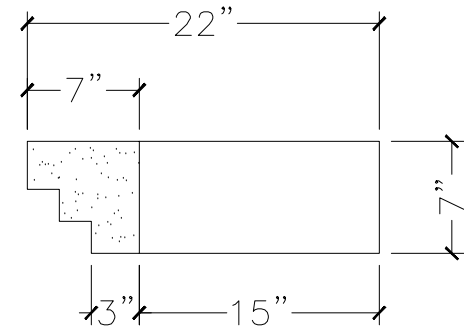

CUSTOMER:	
JOB:	MOLD: BC-158 18"X18" 90DEG.
BAY#: 292-B	STONE COLOR:
DATE:	SCALE: 1"=12" NEED:

TOP VIEW

FRONT VIEW

SECTION VIEW