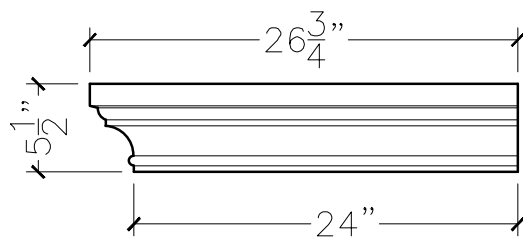

CUSTOMER:	
JOB:	MOLD: BC-165 24"X24" 90°
BAY#: 295-A	STONE COLOR:
DATE:	SCALE: 1"=12" NEED:

TOP VIEW

FRONT VIEW

SECTION VIEW