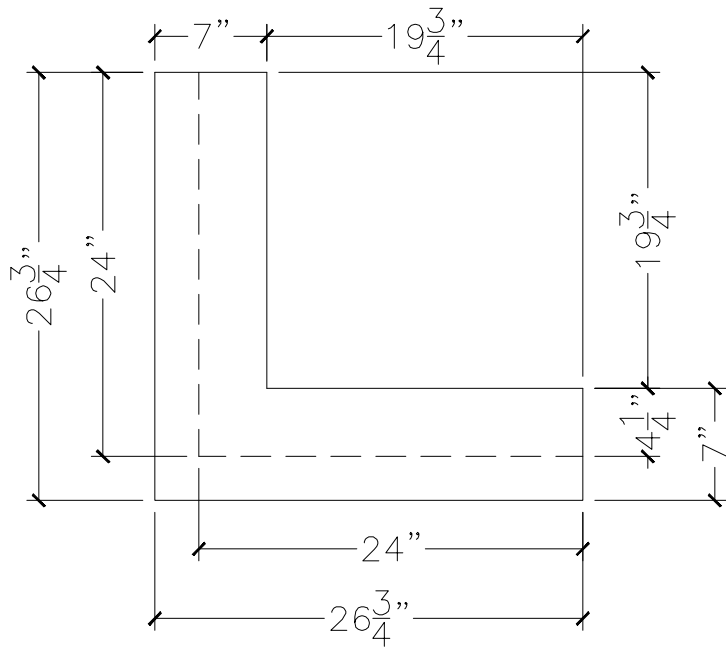

CUSTOMER:	
JOB:	MOLD: BC-165 24"X24" 90°
BAY#: 295-A	STONE COLOR:
DATE:	SCALE: 1"=12" NEED:

TOP VIEW

FRONT VIEW

SECTION VIEW