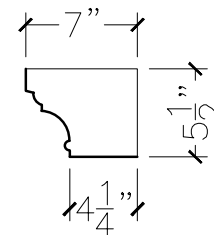

CUSTOMER:	
JOB:	MOLD: BC-165 24"X24" 90°
BAY#: 295-A	STONE COLOR:
DATE:	SCALE: 1"=12" NEED:

TOP VIEW

FRONT VIEW

SECTION VIEW