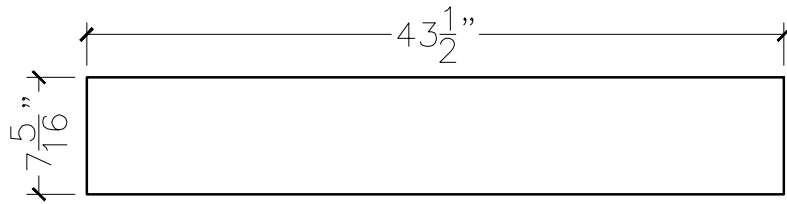

CUSTOMER:	
JOB:	MOLD: BC-166 38"DBL.RETURN
BAY#: 271-B	STONE COLOR:
DATE:	SCALE: 1"=12" NEED:

TOP VIEW

FRONT VIEW

SECTION VIEW