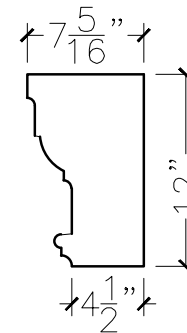

CUSTOMER:	
JOB:	MOLD: BC-166 38"DBL.RETURN
BAY#: 271-B	STONE COLOR:
DATE:	SCALE: 1"=12" NEED:

TOP VIEW

FRONT VIEW

SECTION VIEW