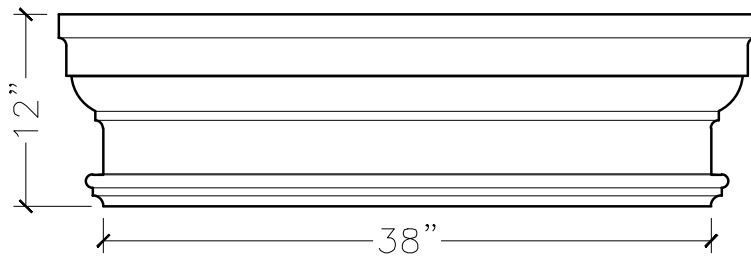

CUSTOMER:	
JOB:	MOLD: BC-166 38"DBL.RETURN
BAY#: 271-B	STONE COLOR:
DATE:	SCALE: 1"=12" NEED:

TOP VIEW

FRONT VIEW

SECTION VIEW