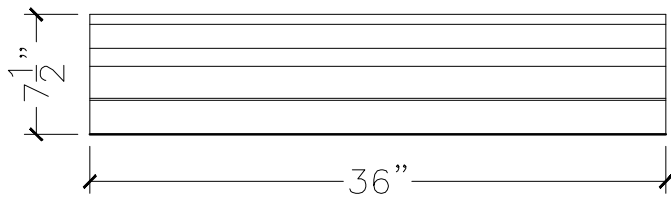

CUSTOMER:	
JOB:	MOLD: BC-181 36"ST.
BAY#: 267-B	STONE COLOR:
DATE:	SCALE: 1"=12"      NEED:

TOP VIEW

FRONT VIEW

SECTION VIEW