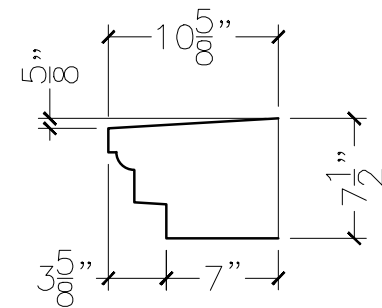

CUSTOMER:	
JOB:	MOLD: BC-181 36"ST.
BAY#: 267-B	STONE COLOR:
DATE:	SCALE: 1"=12"      NEED:

TOP VIEW

FRONT VIEW

SECTION VIEW