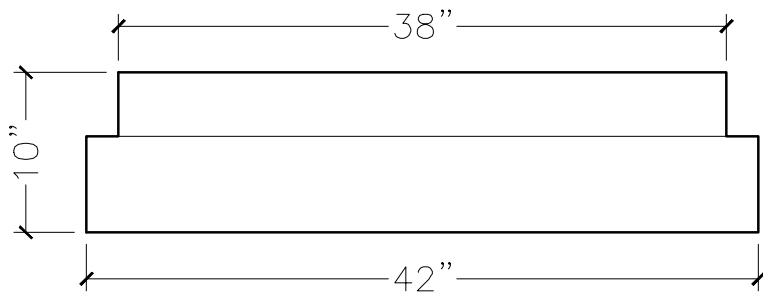

CUSTOMER:	
JOB:	MOLD: BC-42 42" DBL. RETURN
BAY#: 48-B	STONE COLOR:
DATE:	SCALE: 1"=12"      NEED:

TOP VIEW

FRONT VIEW

SECTION VIEW