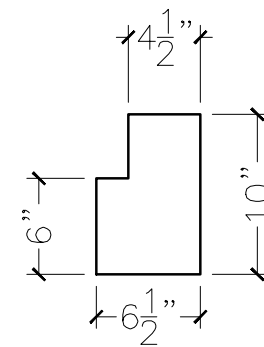

CUSTOMER:	
JOB:	MOLD: BC-42 42" DBL. RETURN
BAY#: 48-B	STONE COLOR:
DATE:	SCALE: 1"=12"      NEED:

TOP VIEW

FRONT VIEW

SECTION VIEW