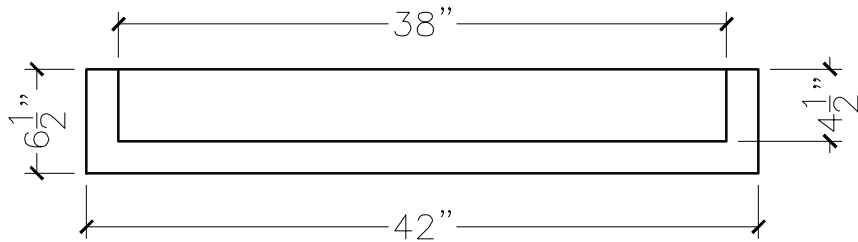

CUSTOMER:	
JOB:	MOLD: BC-42 42" DBL. RETURN
BAY#: 48-B	STONE COLOR:
DATE:	SCALE: 1"=12"      NEED:

TOP VIEW

FRONT VIEW

SECTION VIEW