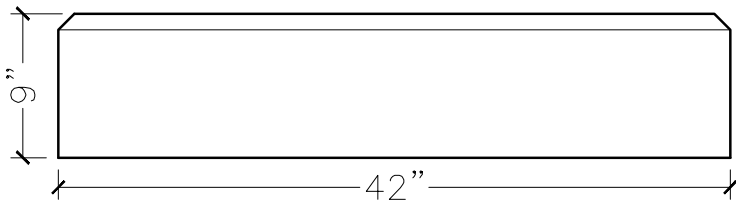

CUSTOMER:	
JOB:	MOLD: BC-95 42" DBL. RETURN
BAY#: 334-B	STONE COLOR:
DATE:	SCALE: 1"=12" NEED:

TOP VIEW

FRONT VIEW

SECTION VIEW