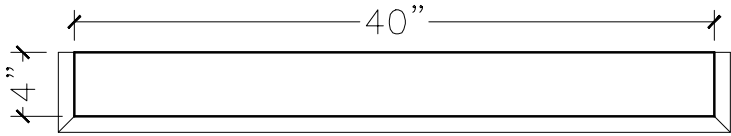

CUSTOMER:	
JOB:	MOLD: BC-95 42" DBL. RETURN
BAY#: 334-B	STONE COLOR:
DATE:	SCALE: 1"=12" NEED:

TOP VIEW

FRONT VIEW

SECTION VIEW