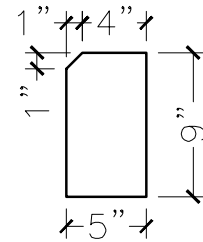

CUSTOMER:	
JOB:	MOLD: BC-95 42" DBL. RETURN
BAY#: 334-B	STONE COLOR:
DATE:	SCALE: 1"=12" NEED:

TOP VIEW

FRONT VIEW

SECTION VIEW