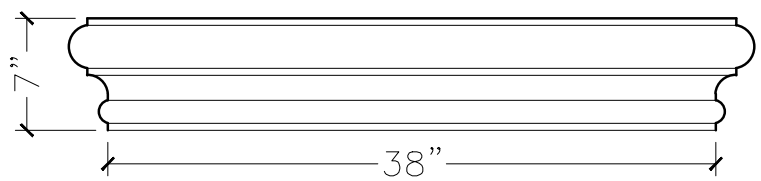

JOB:	MOLD: BC-98 38"DBL.RETURN
BAY#: 46	STONE COLOR:
DATE:	SCALE: 1"=12"      NEED:

TOP VIEW

FRONT VIEW

SECTION VIEW