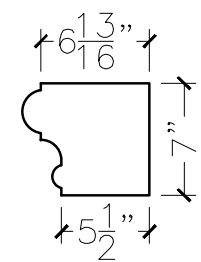

JOB:	MOLD: BC-98 38"DBL.RETURN
BAY#: 46	STONE COLOR:
DATE:	SCALE: 1"=12"      NEED:

TOP VIEW

FRONT VIEW

SECTION VIEW