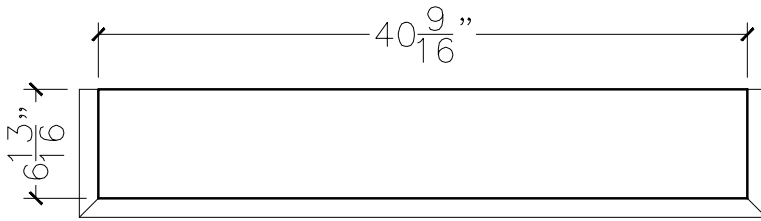

JOB:	MOLD: BC-98 38"DBL.RETURN
BAY#: 46	STONE COLOR:
DATE:	SCALE: 1"=12"      NEED:

TOP VIEW

FRONT VIEW

SECTION VIEW