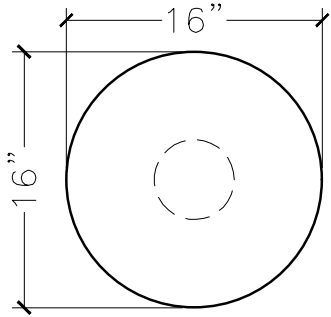

JOB:	MOLD: BOLLARD-1
BAY#: 65-B	STONE COLOR:
DATE:	SCALE: 1"=12" NEED:

TOP VIEW

FRONT VIEW

SECTION VIEW