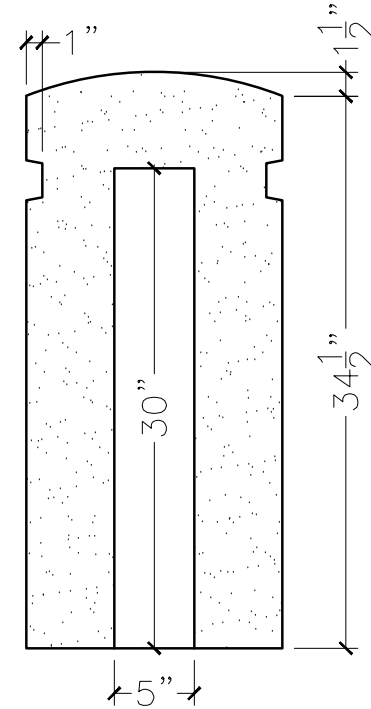

JOB:	MOLD: BOLLARD-1
BAY#: 65-B	STONE COLOR:
DATE:	SCALE: 1"=12" NEED:

TOP VIEW

FRONT VIEW

SECTION VIEW