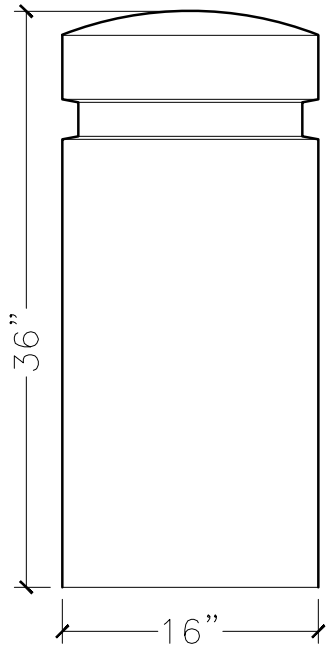

JOB:	MOLD: BOLLARD-1
BAY#: 65-B	STONE COLOR:
DATE:	SCALE: 1"=12" NEED:

TOP VIEW

FRONT VIEW

SECTION VIEW