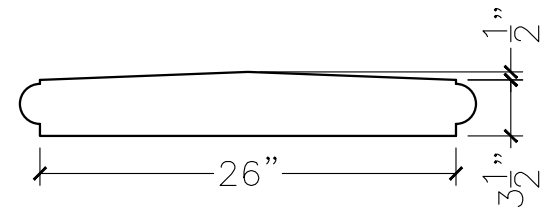

CUSTOMER:	
JOB:	MOLD: CC-241
BAY#: 317-B	STONE COLOR:
DATE:	SCALE: 1"=12" NEED:

TOP VIEW

FRONT VIEW

SECTION VIEW