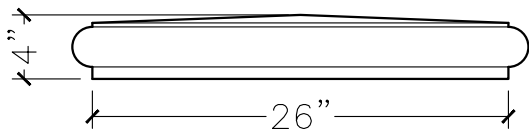

CUSTOMER:	
JOB:	MOLD: CC-241
BAY#: 317-B	STONE COLOR:
DATE:	SCALE: 1"=12" NEED:

TOP VIEW

FRONT VIEW

SECTION VIEW