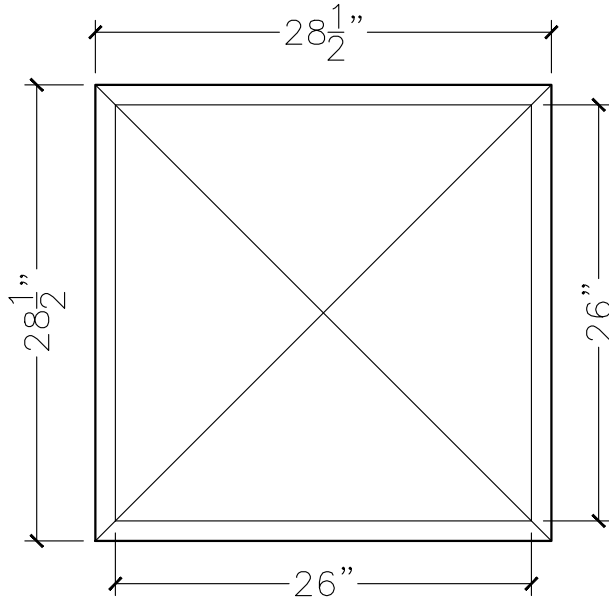

CUSTOMER:	
JOB:	MOLD: CC-241
BAY#: 317-B	STONE COLOR:
DATE:	SCALE: 1"=12" NEED:

TOP VIEW

FRONT VIEW

SECTION VIEW