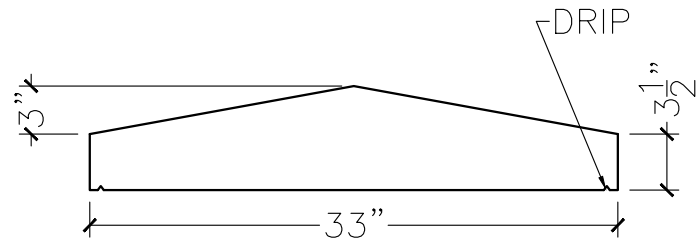

JOB:	MOLD: CC-253
BAY#: 325-A	STONE COLOR:
DATE:	SCALE: 1"=12" NEED:

TOP VIEW

FRONT VIEW

SECTION VIEW