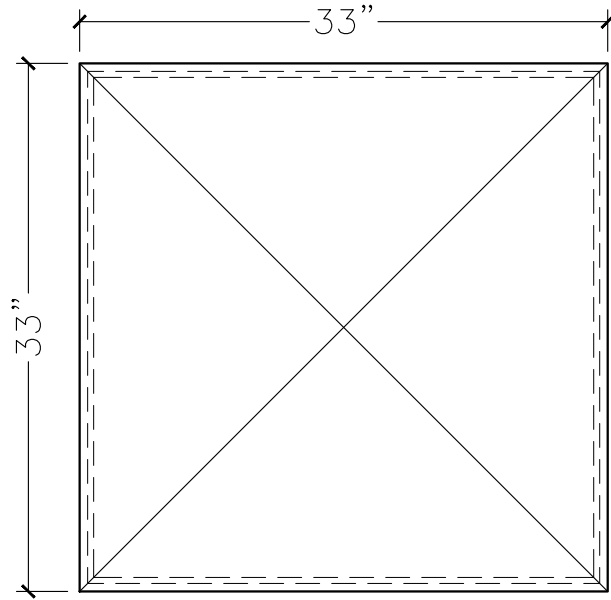

JOB:	MOLD: CC-253
BAY#: 325-A	STONE COLOR:
DATE:	SCALE: 1"=12" NEED:

TOP VIEW

FRONT VIEW

SECTION VIEW