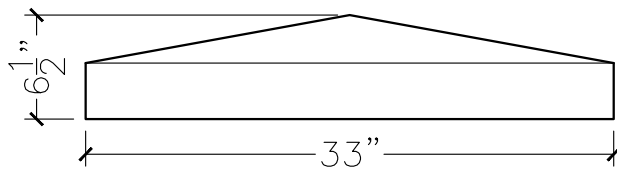

JOB:	MOLD: CC-253
BAY#: 325-A	STONE COLOR:
DATE:	SCALE: 1"=12" NEED:

TOP VIEW

FRONT VIEW

SECTION VIEW