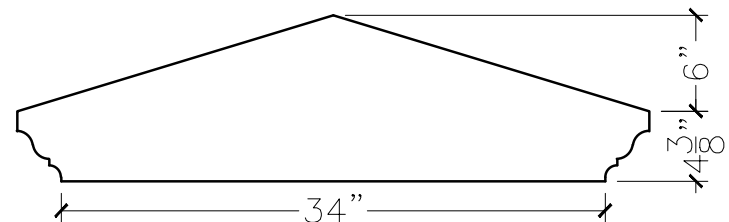

JOB:	MOLD: CC-257
BAY#: STORAGE BUILDING	STONE COLOR:
DATE:	SCALE: 1"=12" NEED:

TOP VIEW

FRONT VIEW

SECTION VIEW