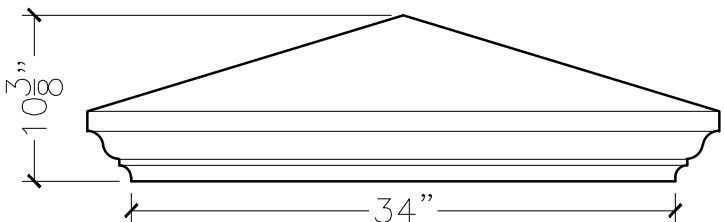

JOB:	MOLD: CC-257
BAY#: STORAGE BUILDING	STONE COLOR:
DATE:	SCALE: 1"=12" NEED:

TOP VIEW

FRONT VIEW

SECTION VIEW