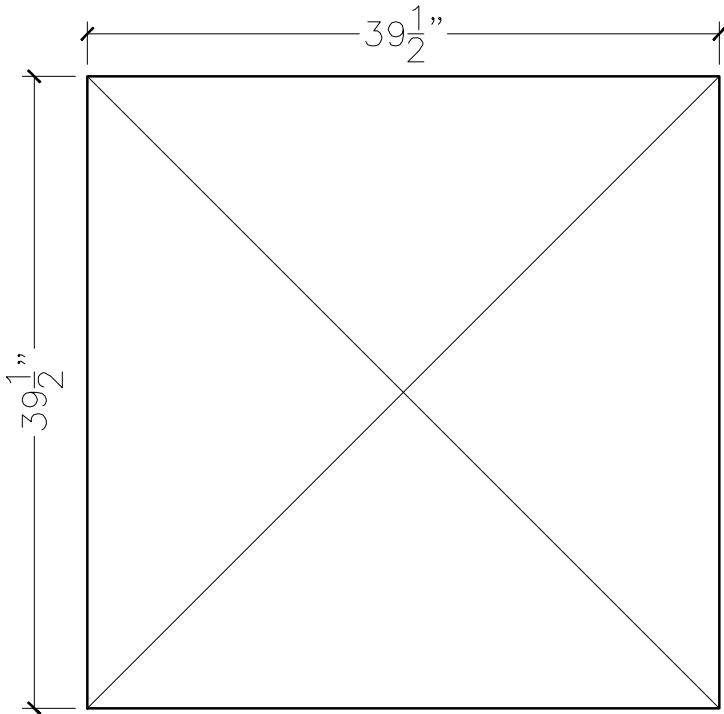

JOB:	MOLD: CC-257
BAY#: STORAGE BUILDING	STONE COLOR:
DATE:	SCALE: 1"=12" NEED:

TOP VIEW

FRONT VIEW

SECTION VIEW