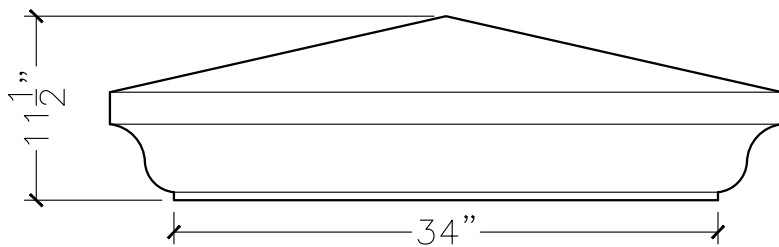

JOB:	MOLD: CC-264
BAY#: 110-B	STONE COLOR:
DATE:	SCALE: 1"=12"      NEED:

TOP VIEW

FRONT VIEW

SECTION VIEW