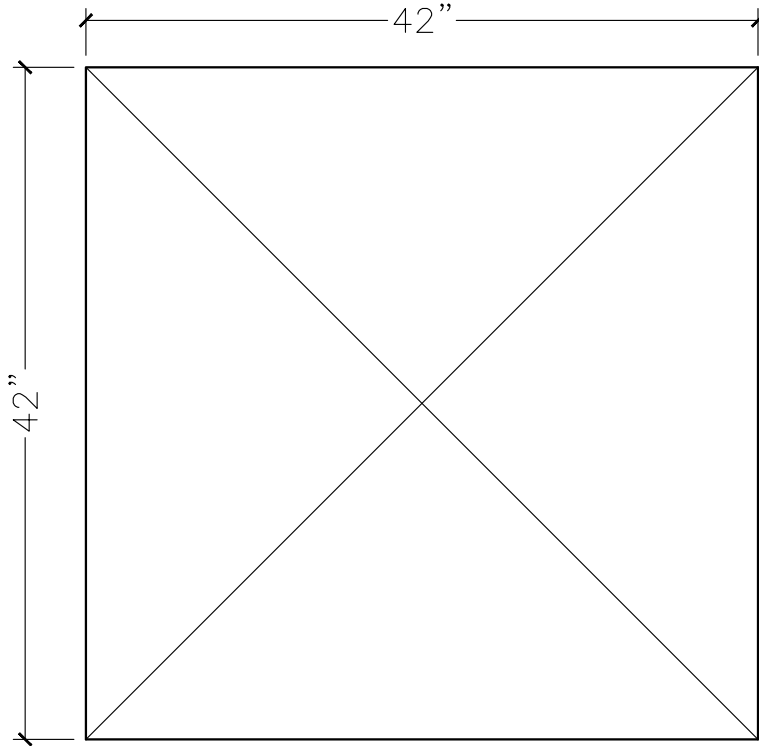

JOB:	MOLD: CC-264
BAY#: 110-B	STONE COLOR:
DATE:	SCALE: 1"=12"      NEED:

TOP VIEW

FRONT VIEW

SECTION VIEW