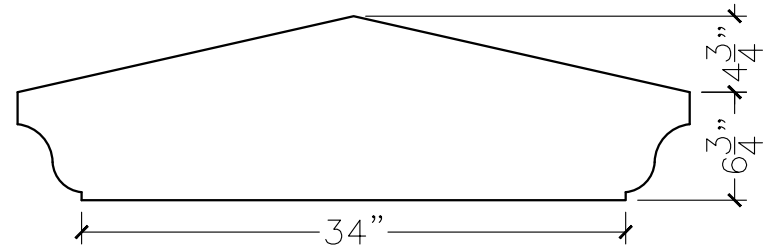

JOB:	MOLD: CC-264
BAY#: 110-B	STONE COLOR:
DATE:	SCALE: 1"=12"      NEED:

TOP VIEW

FRONT VIEW

SECTION VIEW