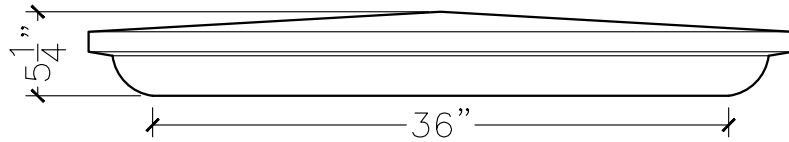

JOB:	MOLD: CC-268
BAY#: 317-A	STONE COLOR:
DATE:	SCALE: 1"=12"      NEED:

TOP VIEW

FRONT VIEW

SECTION VIEW