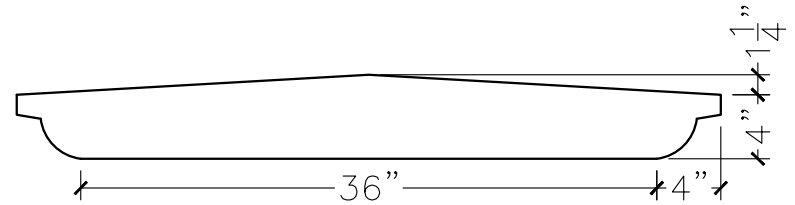

JOB:	MOLD: CC-268
BAY#: 317-A	STONE COLOR:
DATE:	SCALE: 1"=12"      NEED:

TOP VIEW

FRONT VIEW

SECTION VIEW