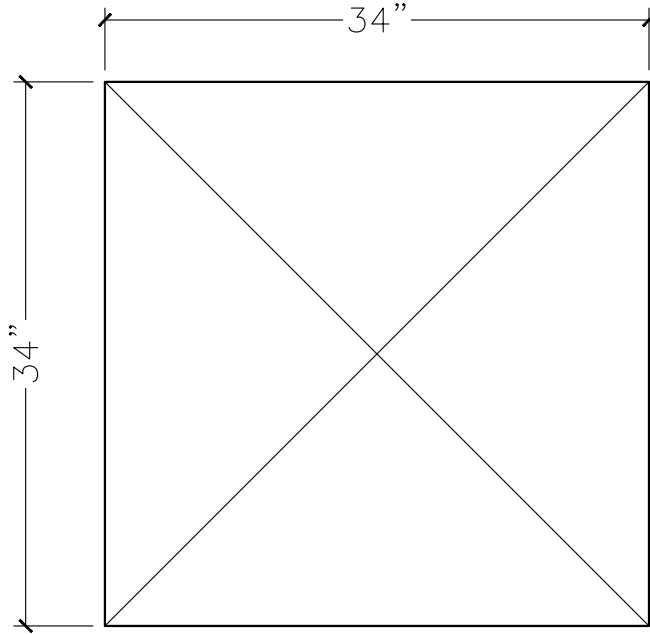

JOB:	MOLD: CC-297	
BAY#: 338	STONE COLOR:	
DATE:	SCALE: 1"=12"	NEED:

TOP VIEW

FRONT VIEW

SECTION VIEW