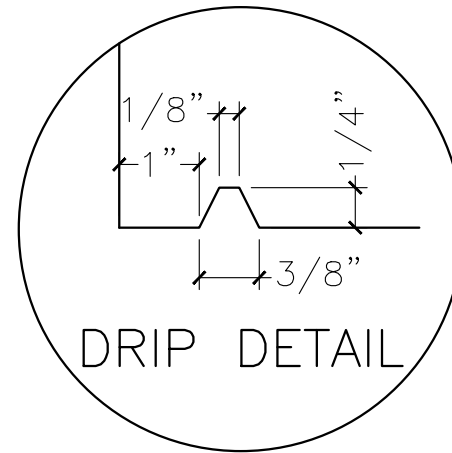

JOB:	MOLD: CC-297	
BAY#: 338	STONE COLOR:	
DATE:	SCALE: 1"=12"	NEED:

TOP VIEW

FRONT VIEW

SECTION VIEW