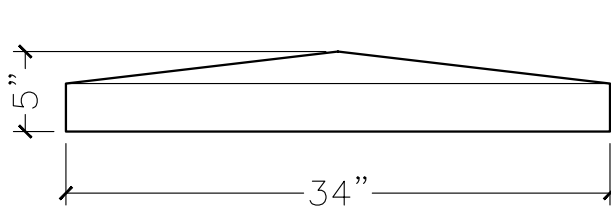

JOB:	MOLD: CC-297	
BAY#: 338	STONE COLOR:	
DATE:	SCALE: 1"=12"	NEED:

TOP VIEW

FRONT VIEW

SECTION VIEW