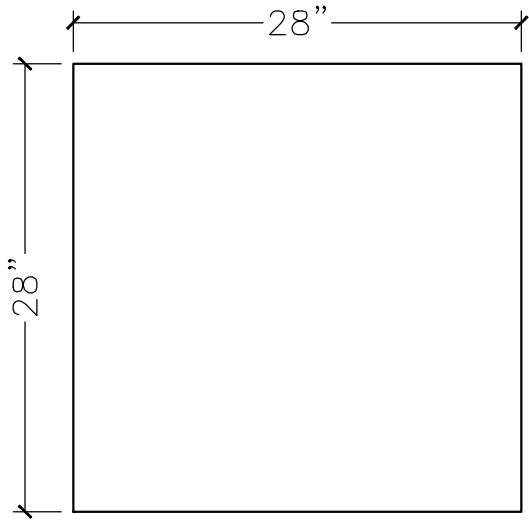

CUSTOMER:	
JOB:	MOLD: CC-330
BAY#: 94-B	STONE COLOR:
DATE:	SCALE: 1"=12"      NEED:

TOP VIEW

FRONT VIEW

SECTION VIEW