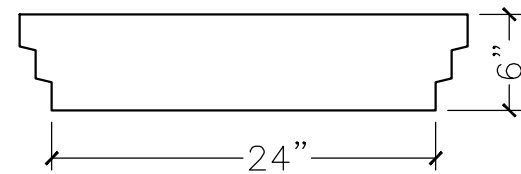

CUSTOMER:	
JOB:	MOLD: CC-330
BAY#: 94-B	STONE COLOR:
DATE:	SCALE: 1"=12"      NEED:

TOP VIEW

FRONT VIEW

SECTION VIEW