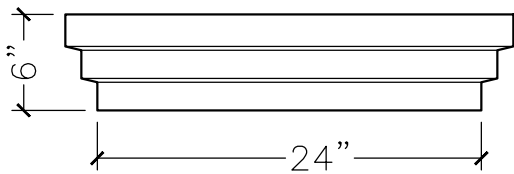

CUSTOMER:	
JOB:	MOLD: CC-330
BAY#: 94-B	STONE COLOR:
DATE:	SCALE: 1"=12"      NEED:

TOP VIEW

FRONT VIEW

SECTION VIEW