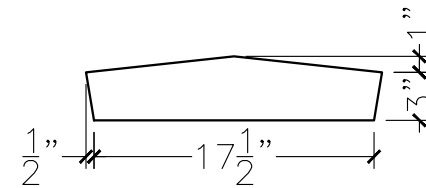

JOB:	MOLD: CC-343
BAY#: 231-A	STONE COLOR:
DATE:	SCALE: 1"=12"      NEED:

TOP VIEW

FRONT VIEW

SECTION VIEW