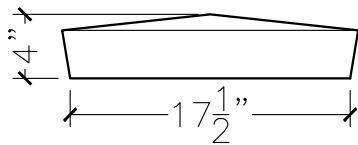

JOB:	MOLD: CC-343
BAY#: 231-A	STONE COLOR:
DATE:	SCALE: 1"=12"      NEED:

TOP VIEW

FRONT VIEW

SECTION VIEW