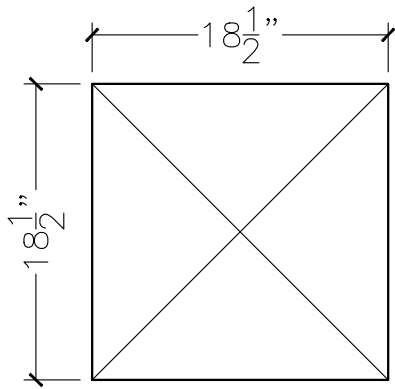

JOB:	MOLD: CC-343
BAY#: 231-A	STONE COLOR:
DATE:	SCALE: 1"=12"      NEED:

TOP VIEW

FRONT VIEW

SECTION VIEW