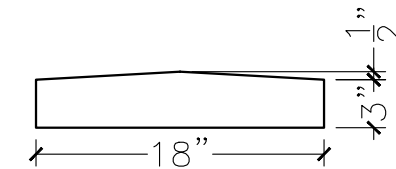

JOB:	MOLD: CC-354
BAY#: 326-A	STONE COLOR:
DATE:	SCALE: 1"=12" NEED:

TOP VIEW

FRONT VIEW

SECTION VIEW