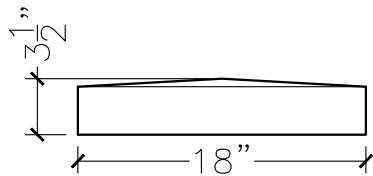

JOB:	MOLD: CC-354
BAY#: 326-A	STONE COLOR:
DATE:	SCALE: 1"=12" NEED:

TOP VIEW

FRONT VIEW

SECTION VIEW