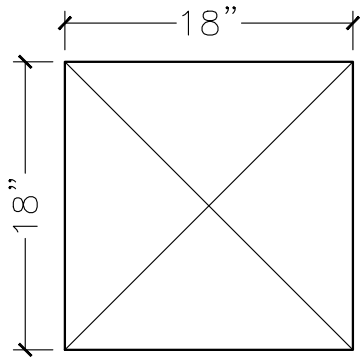

JOB:	MOLD: CC-354
BAY#: 326-A	STONE COLOR:
DATE:	SCALE: 1"=12" NEED:

TOP VIEW

FRONT VIEW

SECTION VIEW