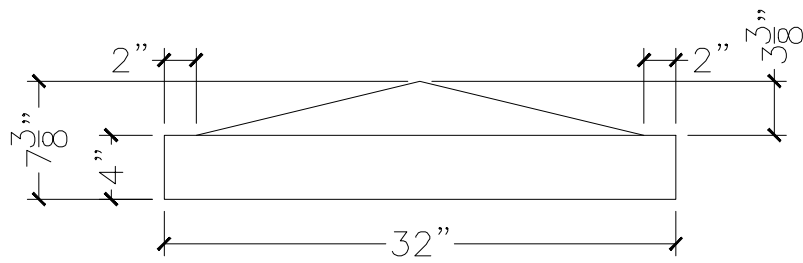

CUSTOMER:	
JOB:	MOLD: CC-424
BAY#: 152-B	STONE COLOR:
DATE:	SCALE: 1"=12" NEED:

TOP VIEW

FRONT VIEW

SECTION VIEW