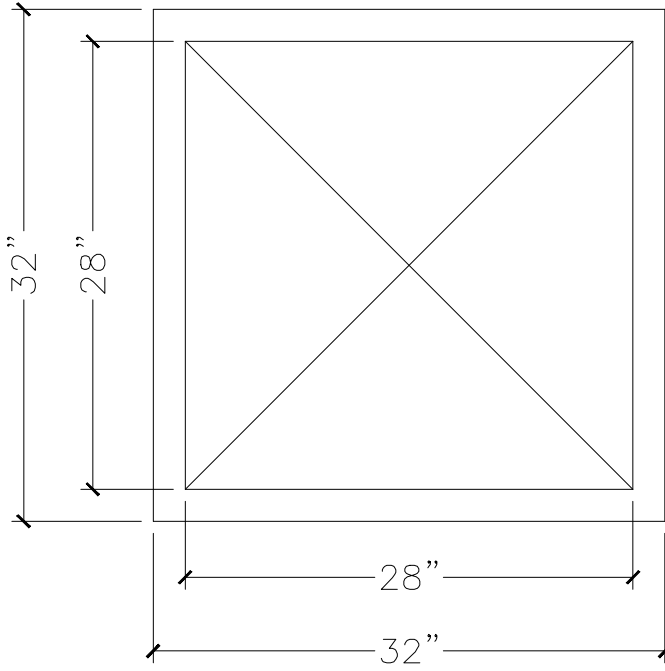

CUSTOMER:	
JOB:	MOLD: CC-424
BAY#: 152-B	STONE COLOR:
DATE:	SCALE: 1"=12" NEED:

TOP VIEW

FRONT VIEW

SECTION VIEW