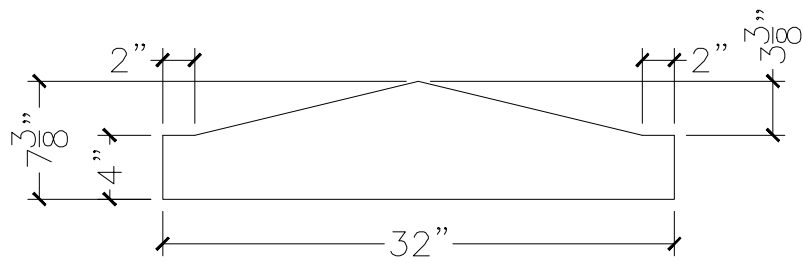

CUSTOMER:	
JOB:	MOLD: CC-424
BAY#: 152-B	STONE COLOR:
DATE:	SCALE: 1"=12" NEED:

TOP VIEW

FRONT VIEW

SECTION VIEW