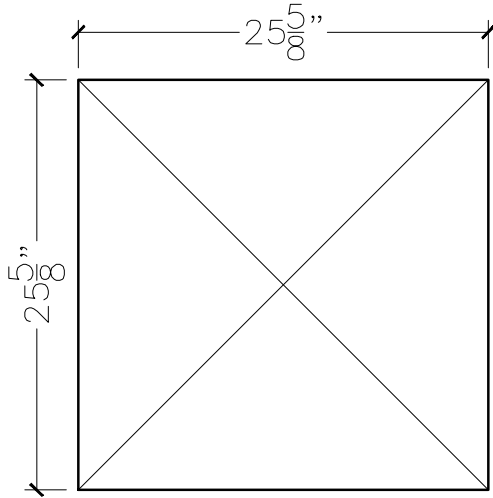

JOB:	MOLD: CC-425
BAY#: 146-B	STONE COLOR:
DATE:	SCALE: 1"=12" NEED:

TOP VIEW

FRONT VIEW

SECTION VIEW