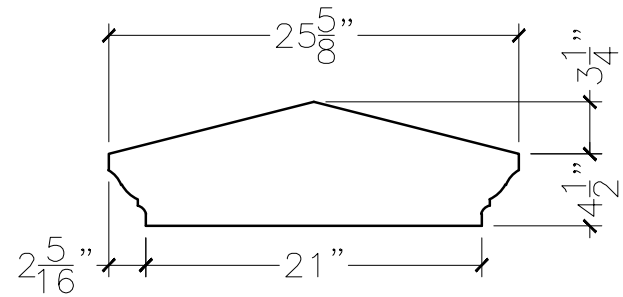

JOB:	MOLD: CC-425
BAY#: 146-B	STONE COLOR:
DATE:	SCALE: 1"=12" NEED:

TOP VIEW

FRONT VIEW

SECTION VIEW