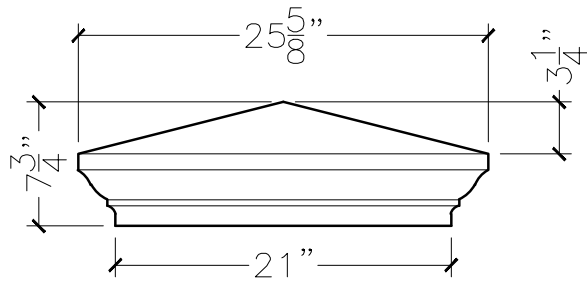

JOB:	MOLD: CC-425
BAY#: 146-B	STONE COLOR:
DATE:	SCALE: 1"=12" NEED:

TOP VIEW

FRONT VIEW

SECTION VIEW