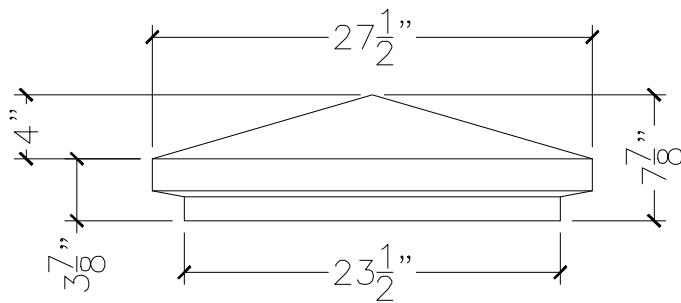

CUSTOMER:	
JOB:	MOLD: CC-444
BAY#: 280-A	STONE COLOR:
DATE:	SCALE: 1"=12" NEED:

TOP VIEW

FRONT VIEW

SECTION VIEW