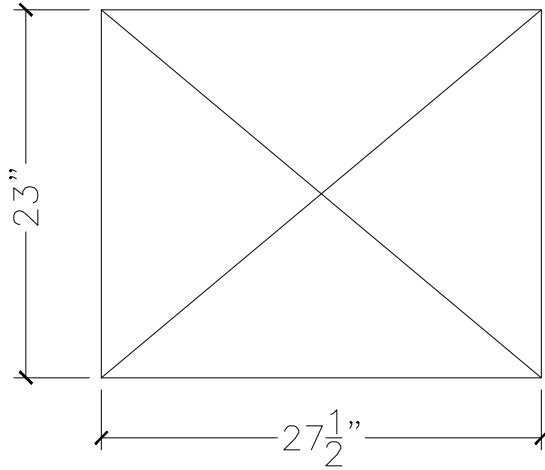

CUSTOMER:	
JOB:	MOLD: CC-444
BAY#: 280-A	STONE COLOR:
DATE:	SCALE: 1"=12" NEED:

TOP VIEW

FRONT VIEW

SECTION VIEW