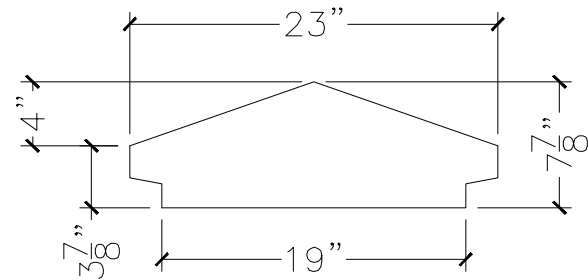

CUSTOMER:	
JOB:	MOLD: CC-444
BAY#: 280-A	STONE COLOR:
DATE:	SCALE: 1"=12" NEED:

TOP VIEW

FRONT VIEW

SECTION VIEW