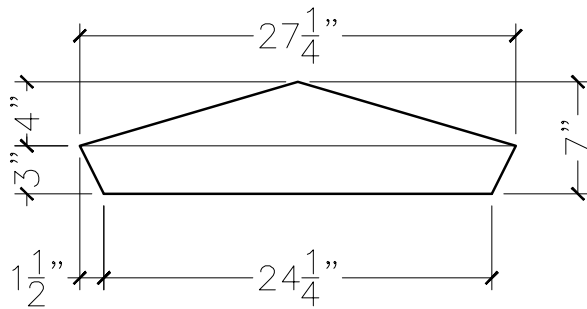

CUSTOMER:	
JOB:	MOLD: CC-481
BAY#: 267-A	STONE COLOR:
DATE:	SCALE: 1"=12" NEED:

TOP VIEW

FRONT VIEW

SECTION VIEW