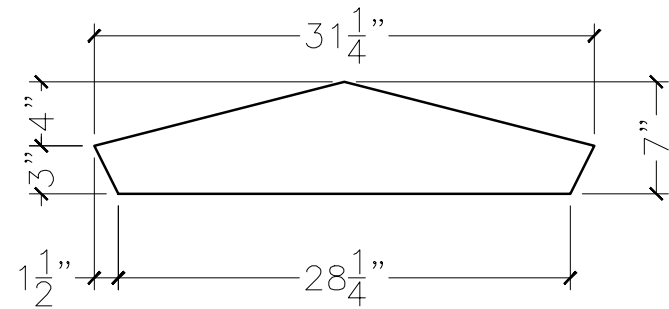

CUSTOMER:	
JOB:	MOLD: CC-481
BAY#: 267-A	STONE COLOR:
DATE:	SCALE: 1"=12" NEED:

TOP VIEW

FRONT VIEW

SECTION VIEW