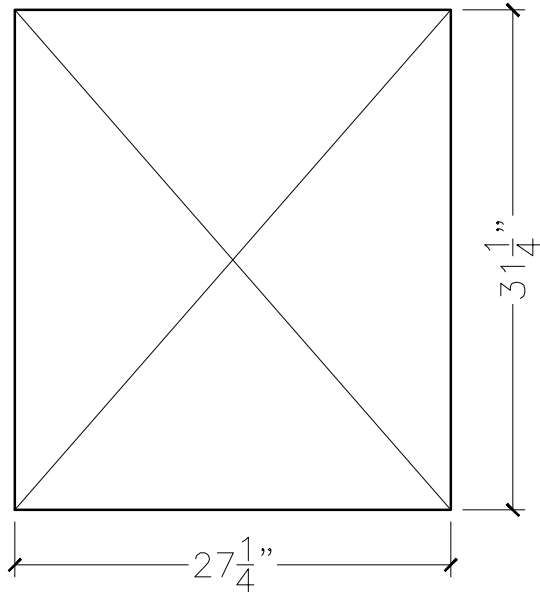

CUSTOMER:	
JOB:	MOLD: CC-481
BAY#: 267-A	STONE COLOR:
DATE:	SCALE: 1"=12" NEED:

TOP VIEW

FRONT VIEW

SECTION VIEW