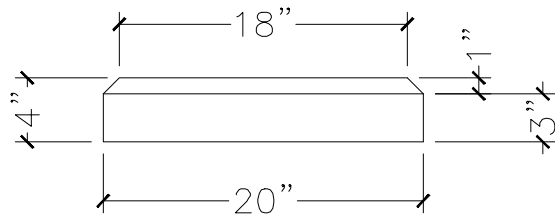

JOB:	MOLD: CC-513
BAY#: 185-B	STONE COLOR:
DATE:	SCALE: 1"=12" NEED:

TOP VIEW

FRONT VIEW

SECTION VIEW