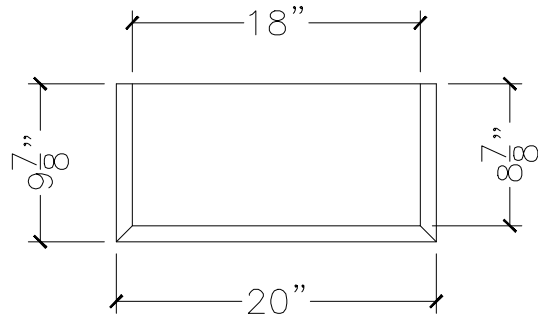

JOB:	MOLD: CC-513
BAY#: 185-B	STONE COLOR:
DATE:	SCALE: 1"=12" NEED:

TOP VIEW

FRONT VIEW

SECTION VIEW