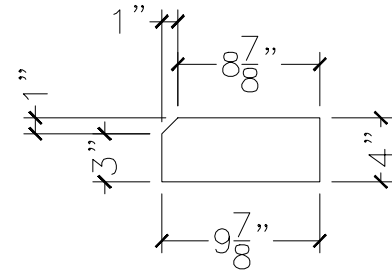

JOB:	MOLD: CC-513
BAY#: 185-B	STONE COLOR:
DATE:	SCALE: 1"=12" NEED:

TOP VIEW

FRONT VIEW

SECTION VIEW