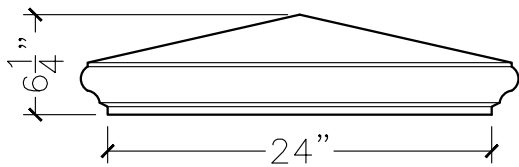

JOB:	MOLD: CC-111
BAY#: 311-A	STONE COLOR:
DATE:	SCALE: 1"=12"      NEED:

TOP VIEW

FRONT VIEW

SECTION VIEW