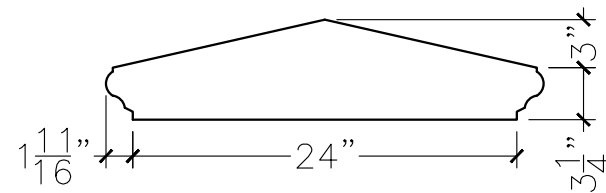

JOB:	MOLD: CC-111
BAY#: 311-A	STONE COLOR:
DATE:	SCALE: 1"=12"      NEED:

TOP VIEW

FRONT VIEW

SECTION VIEW