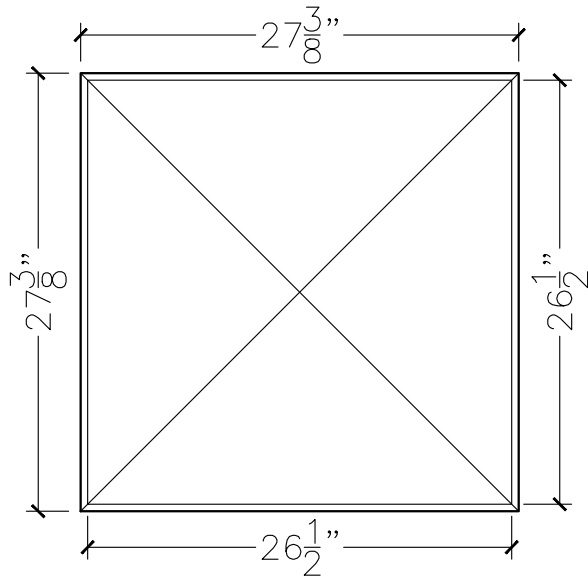

JOB:	MOLD: CC-111
BAY#: 311-A	STONE COLOR:
DATE:	SCALE: 1"=12"      NEED:

TOP VIEW

FRONT VIEW

SECTION VIEW