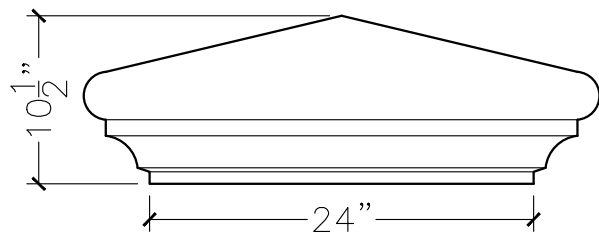

JOB:	MOLD: CC-115
BAY#: 306-A	STONE COLOR:
DATE:	SCALE: 1"=12" NEED:

TOP VIEW

FRONT VIEW

SECTION VIEW