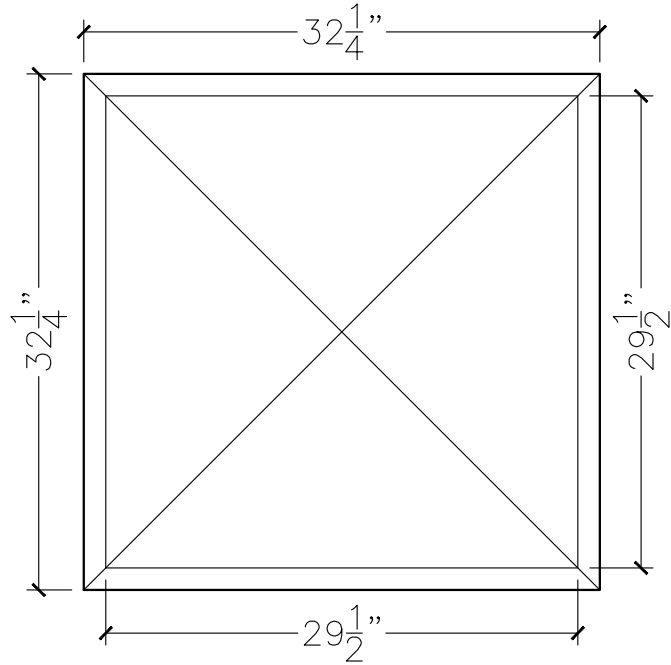

JOB:	MOLD: CC-115
BAY#: 306-A	STONE COLOR:
DATE:	SCALE: 1"=12" NEED:

TOP VIEW

FRONT VIEW

SECTION VIEW