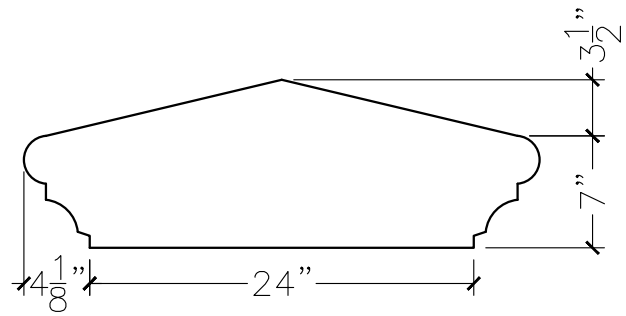

JOB:	MOLD: CC-115
BAY#: 306-A	STONE COLOR:
DATE:	SCALE: 1"=12" NEED:

TOP VIEW

FRONT VIEW

SECTION VIEW