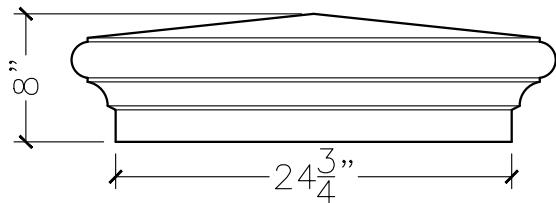

JOB:	MOLD: CC-130
BAY#: 303-A	STONE COLOR:
DATE:	SCALE: 1"=12"      NEED:

TOP VIEW

FRONT VIEW

SECTION VIEW