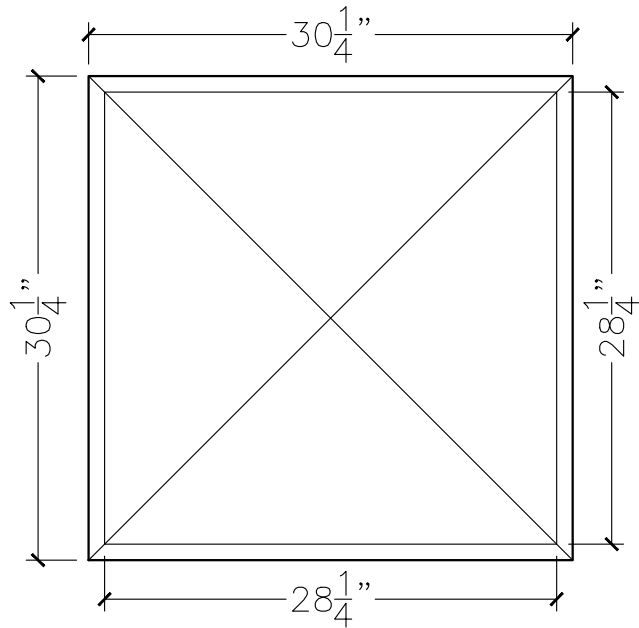

JOB:	MOLD: CC-130
BAY#: 303-A	STONE COLOR:
DATE:	SCALE: 1"=12"      NEED:

TOP VIEW

FRONT VIEW

SECTION VIEW