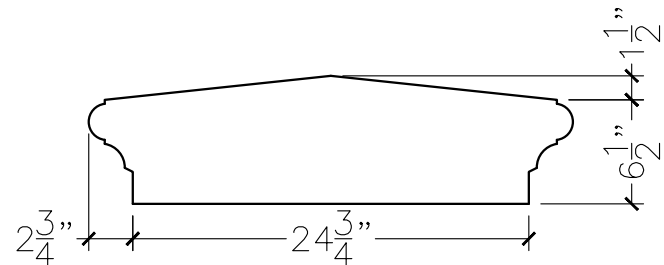

JOB:	MOLD: CC-130
BAY#: 303-A	STONE COLOR:
DATE:	SCALE: 1"=12"      NEED:

TOP VIEW

FRONT VIEW

SECTION VIEW