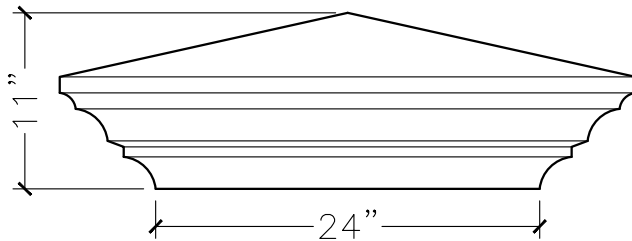

JOB:	MOLD: CC-137
BAY#: 303-A	STONE COLOR:
DATE:	SCALE: 1"=12" NEED:

TOP VIEW

FRONT VIEW

SECTION VIEW