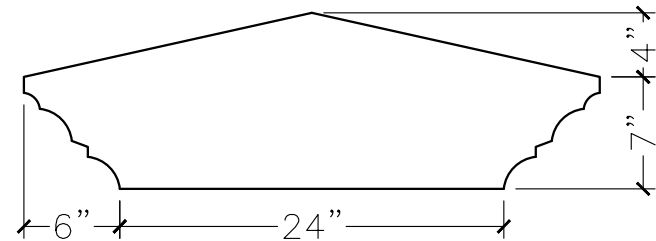

JOB:	MOLD: CC-137
BAY#: 303-A	STONE COLOR:
DATE:	SCALE: 1"=12" NEED:

TOP VIEW

FRONT VIEW

SECTION VIEW