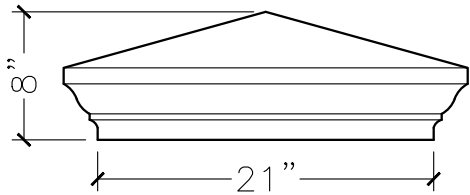

JOB:	MOLD: CC-144
BAY#: 300-A	STONE COLOR:
DATE:	SCALE: 1"=12"      NEED:

TOP VIEW

FRONT VIEW

SECTION VIEW