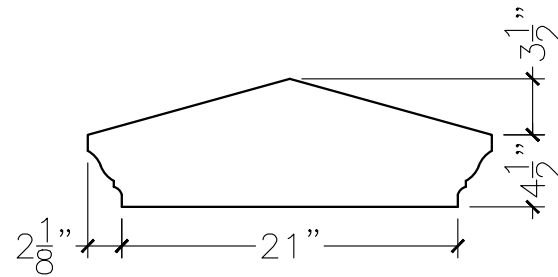

JOB:	MOLD: CC-144
BAY#: 300-A	STONE COLOR:
DATE:	SCALE: 1"=12"      NEED:

TOP VIEW

FRONT VIEW

SECTION VIEW