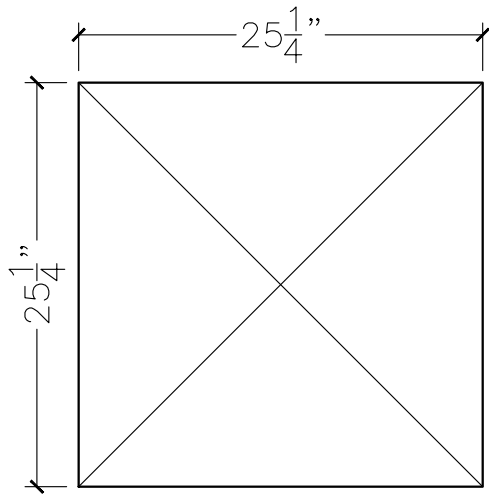

JOB:	MOLD: CC-144
BAY#: 300-A	STONE COLOR:
DATE:	SCALE: 1"=12"      NEED:

TOP VIEW

FRONT VIEW

SECTION VIEW