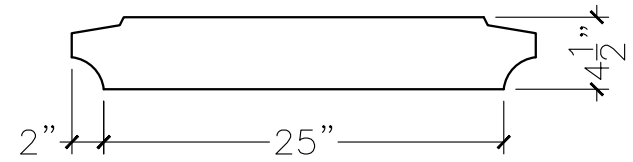

CUSTOMER:	
JOB:	MOLD: CC-158
BAY#: 331-A	STONE COLOR:
DATE:	SCALE: 1"=12"      NEED:

TOP VIEW

FRONT VIEW

SECTION VIEW