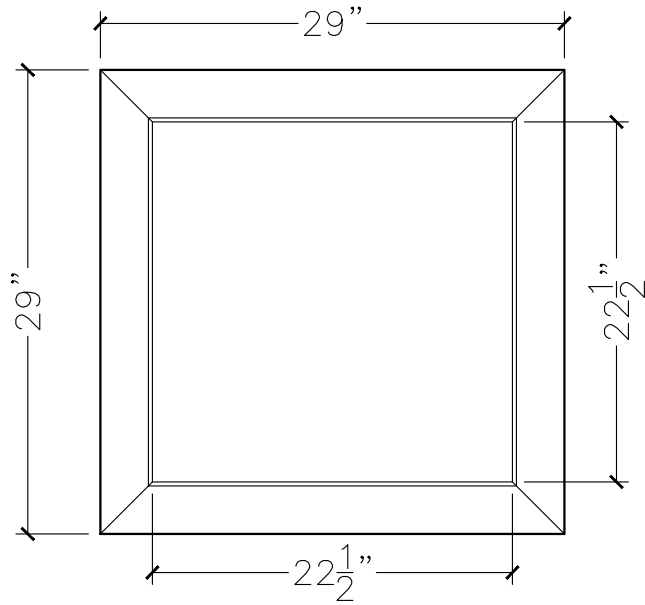

CUSTOMER:	
JOB:	MOLD: CC-158
BAY#: 331-A	STONE COLOR:
DATE:	SCALE: 1"=12"      NEED:

TOP VIEW

FRONT VIEW

SECTION VIEW