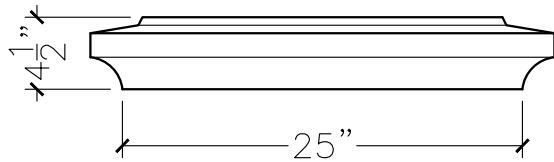

CUSTOMER:	
JOB:	MOLD: CC-158
BAY#: 331-A	STONE COLOR:
DATE:	SCALE: 1"=12"      NEED:

TOP VIEW

FRONT VIEW

SECTION VIEW