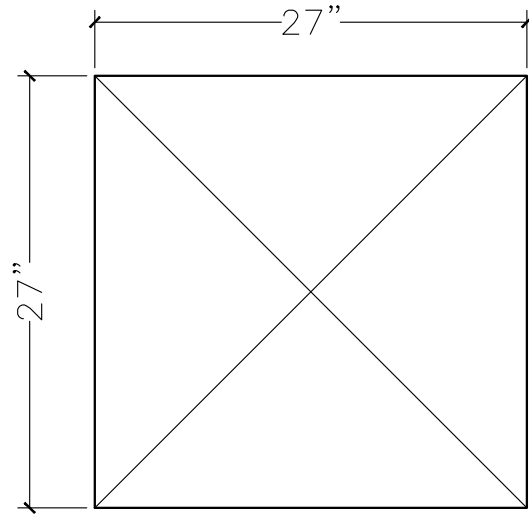

CUSTOMER:		
JOB:	MOLD: CC-176	
BAY#: 88-B	STONE COLOR:	
DATE:	SCALE: 1"=12"	NEED:

TOP VIEW

FRONT VIEW

SECTION VIEW