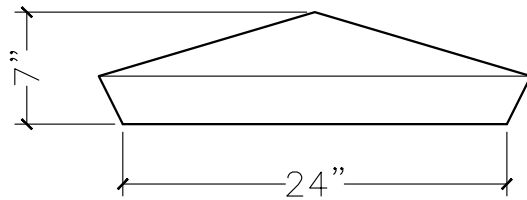

CUSTOMER:		
JOB:	MOLD: CC-176	
BAY#: 88-B	STONE COLOR:	
DATE:	SCALE: 1"=12"	NEED:

TOP VIEW

FRONT VIEW

SECTION VIEW