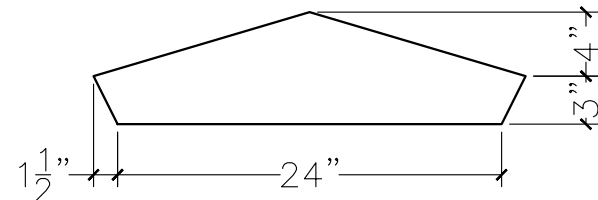

CUSTOMER:		
JOB:	MOLD: CC-176	
BAY#: 88-B	STONE COLOR:	
DATE:	SCALE: 1"=12"	NEED:

TOP VIEW

FRONT VIEW

SECTION VIEW