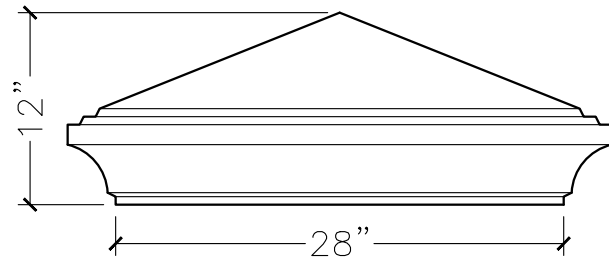

JOB:	MOLD: CC-61
BAY#: 111-A	STONE COLOR:
DATE:	SCALE: 1"=12" NEED:

TOP VIEW

FRONT VIEW

SECTION VIEW