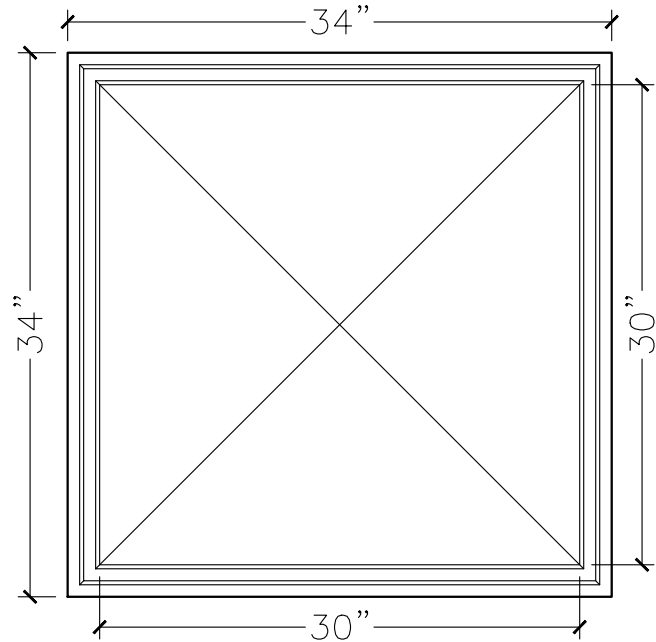

JOB:	MOLD: CC-61
BAY#: 111-A	STONE COLOR:
DATE:	SCALE: 1"=12" NEED:

TOP VIEW

FRONT VIEW

SECTION VIEW