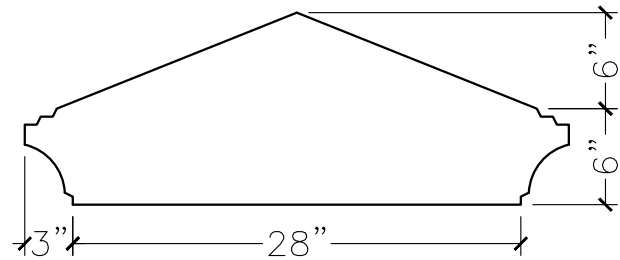

JOB:	MOLD: CC-61
BAY#: 111-A	STONE COLOR:
DATE:	SCALE: 1"=12" NEED:

TOP VIEW

FRONT VIEW

SECTION VIEW