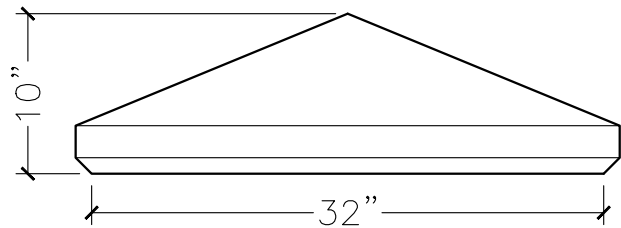

JOB:	MOLD: CC-64
BAY#: 112-A	STONE COLOR:
DATE:	SCALE: 1"=12"      NEED:

TOP VIEW

FRONT VIEW

SECTION VIEW