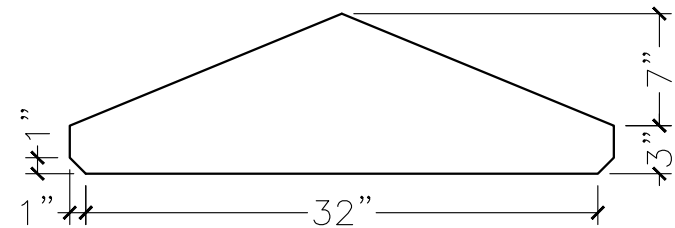

JOB:	MOLD: CC-64
BAY#: 112-A	STONE COLOR:
DATE:	SCALE: 1"=12"      NEED:

TOP VIEW

FRONT VIEW

SECTION VIEW