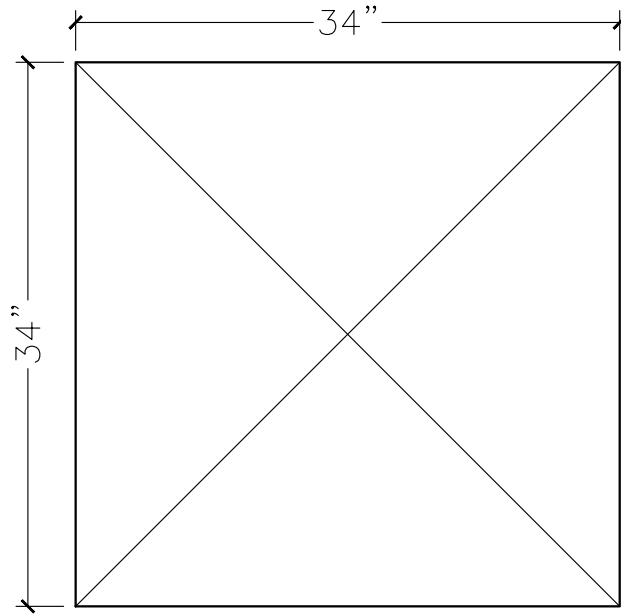

JOB:	MOLD: CC-64
BAY#: 112-A	STONE COLOR:
DATE:	SCALE: 1"=12"      NEED:

TOP VIEW

FRONT VIEW

SECTION VIEW