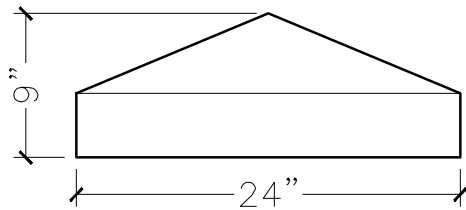

JOB:	MOLD: CC-66
BAY#: 111-A	STONE COLOR:
DATE:	SCALE: 1"=12" NEED:

TOP VIEW

FRONT VIEW

SECTION VIEW