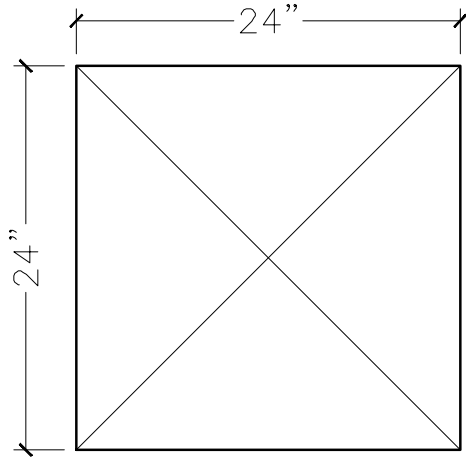

JOB:	MOLD: CC-66
BAY#: 111-A	STONE COLOR:
DATE:	SCALE: 1"=12" NEED:

TOP VIEW

FRONT VIEW

SECTION VIEW