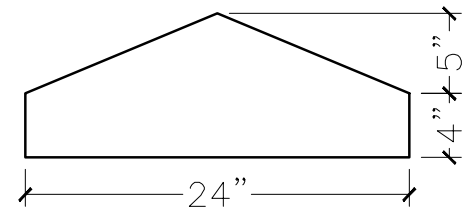

JOB:	MOLD: CC-66
BAY#: 111-A	STONE COLOR:
DATE:	SCALE: 1"=12" NEED:

TOP VIEW

FRONT VIEW

SECTION VIEW