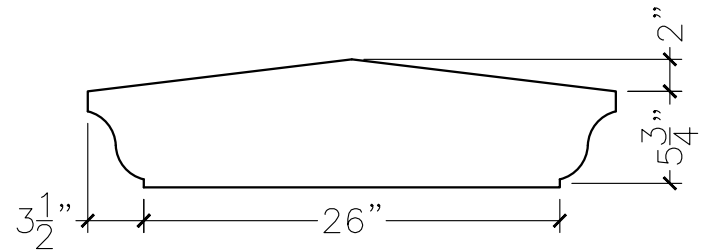

JOB:	MOLD: CC-76
BAY#: 113	STONE COLOR:
DATE:	SCALE: 1"=12" NEED:

TOP VIEW

FRONT VIEW

SECTION VIEW