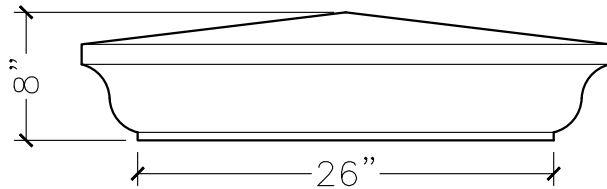

JOB:	MOLD: CC-76
BAY#: 113	STONE COLOR:
DATE:	SCALE: 1"=12" NEED:

TOP VIEW

FRONT VIEW

SECTION VIEW