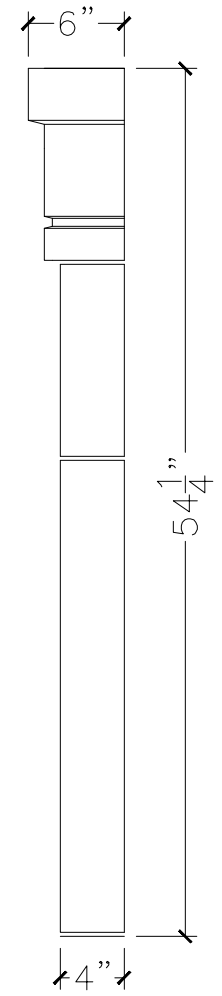

JOB:	MOLD: CFS-7900
BAY#: 346	STONE COLOR:
DATE:	SCALE: 1"=12"      NEED:

FRONT VIEW

SIDE