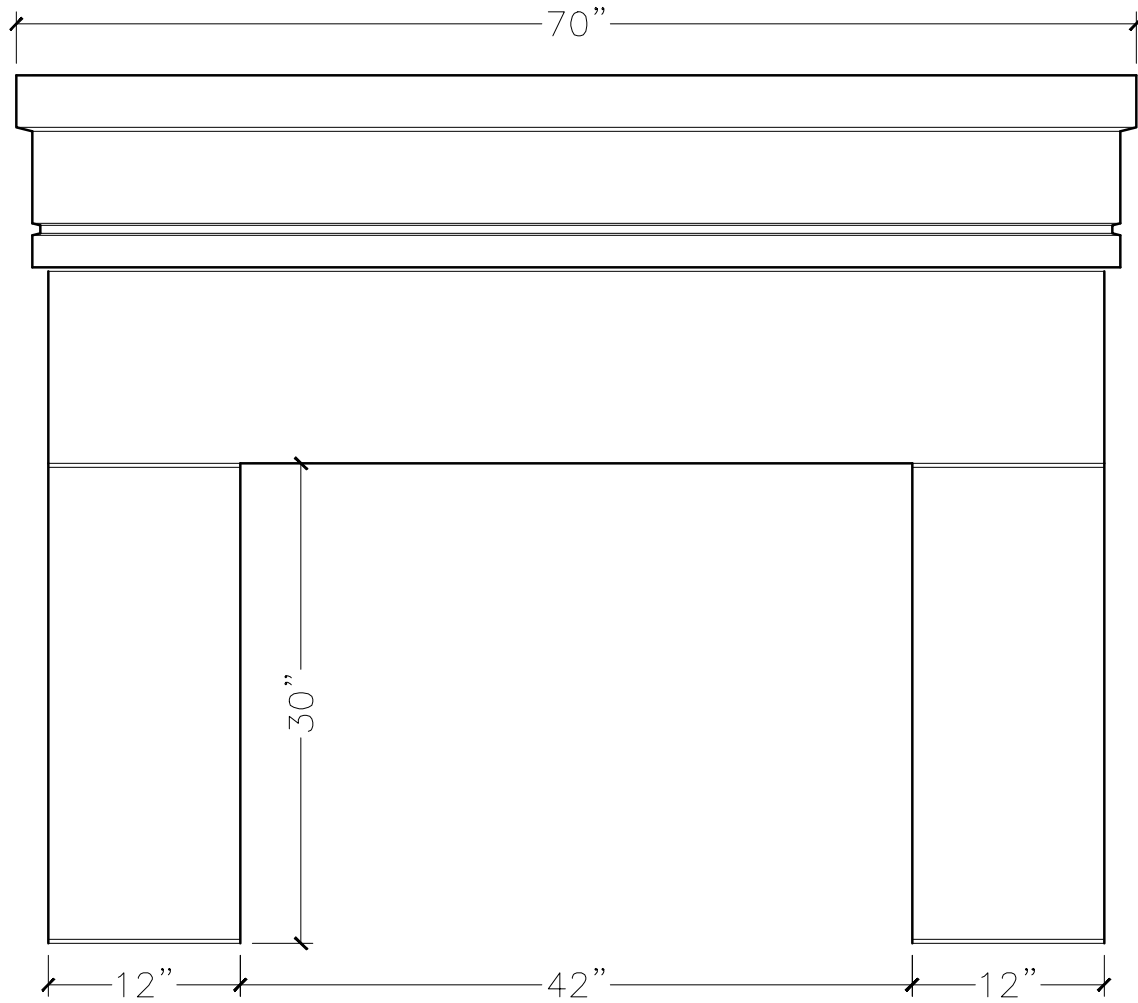

JOB:	MOLD: CFS-7900
BAY#: 346	STONE COLOR:
DATE:	SCALE: 1"=12"      NEED:

FRONT VIEW

SIDE